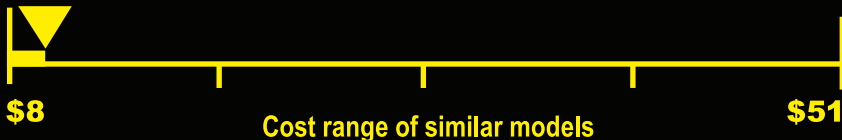

ENERGYGUIDE

Clothes Washer
Capacity Class: Standard

Beko by BEKO U.S. Inc.
Models WMY 10148 C0, WMY 10148 W0,
WMY 10148 C2
Capacity (tub volume): 2.5 cubic feet

Compare ONLY to other labels with yellow numbers.
Labels with yellow numbers are based on the same test procedures.

Estimated Yearly Energy Cost (when used with an electric water heater)

\$10

86 kWh

Estimated Yearly Electricity Use

\$7

Estimated Yearly Energy Cost
(when used with a natural gas water heater)

- Your cost will depend on your utility rates and use.
- Cost range based only on standard capacity models.
- Estimated operating cost based on six wash loads a week and a national average electricity cost of 12 cents per kWh and natural gas cost of \$1.09 per therm.