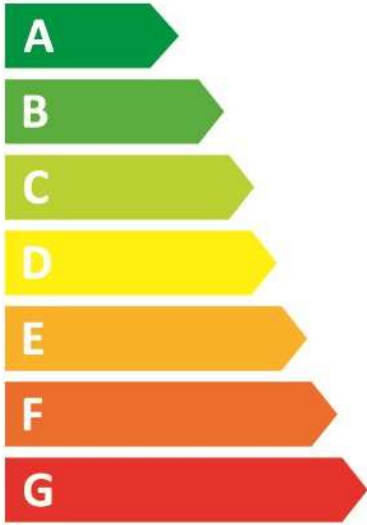

# ENERGY

**beko**

B7WFU68418WB2 ES 7006740013

**A**

**42 kWh** /

**8,0 kg**

**3:38**

**47 L**