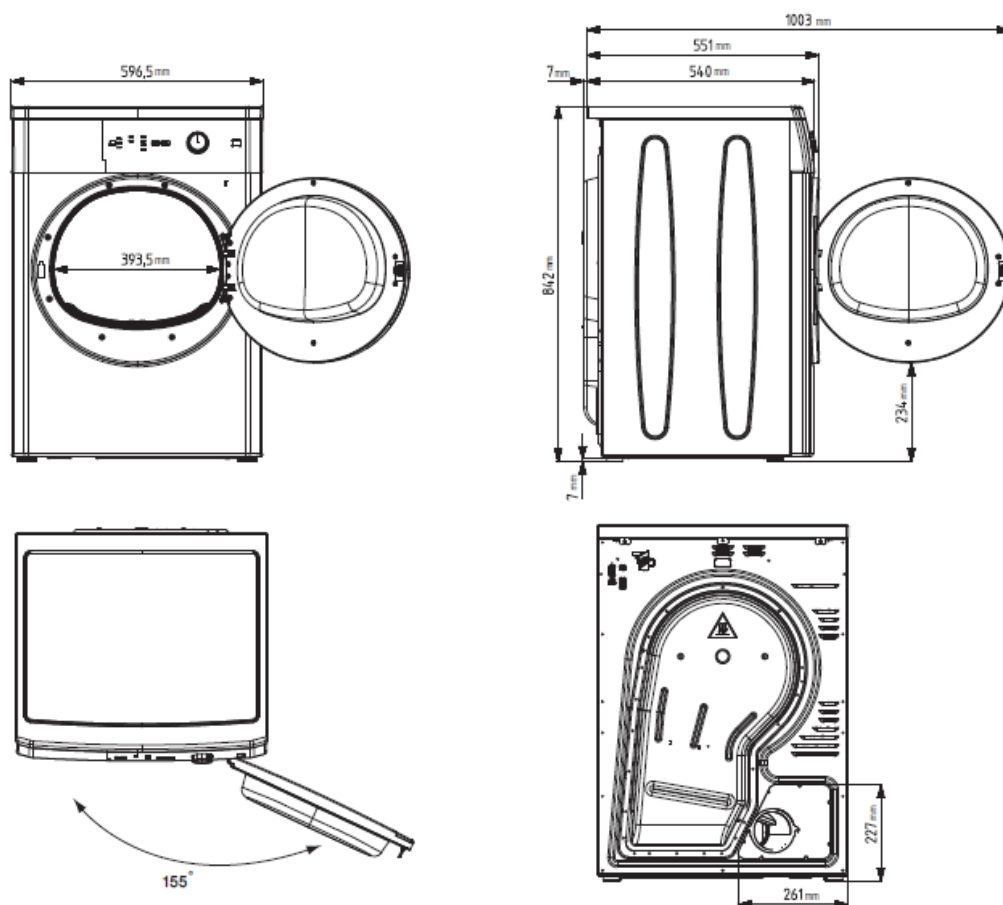

BDV60W

6 kg Sensor Controlled Vented Dryer

beko

Official partner of the *everyday*