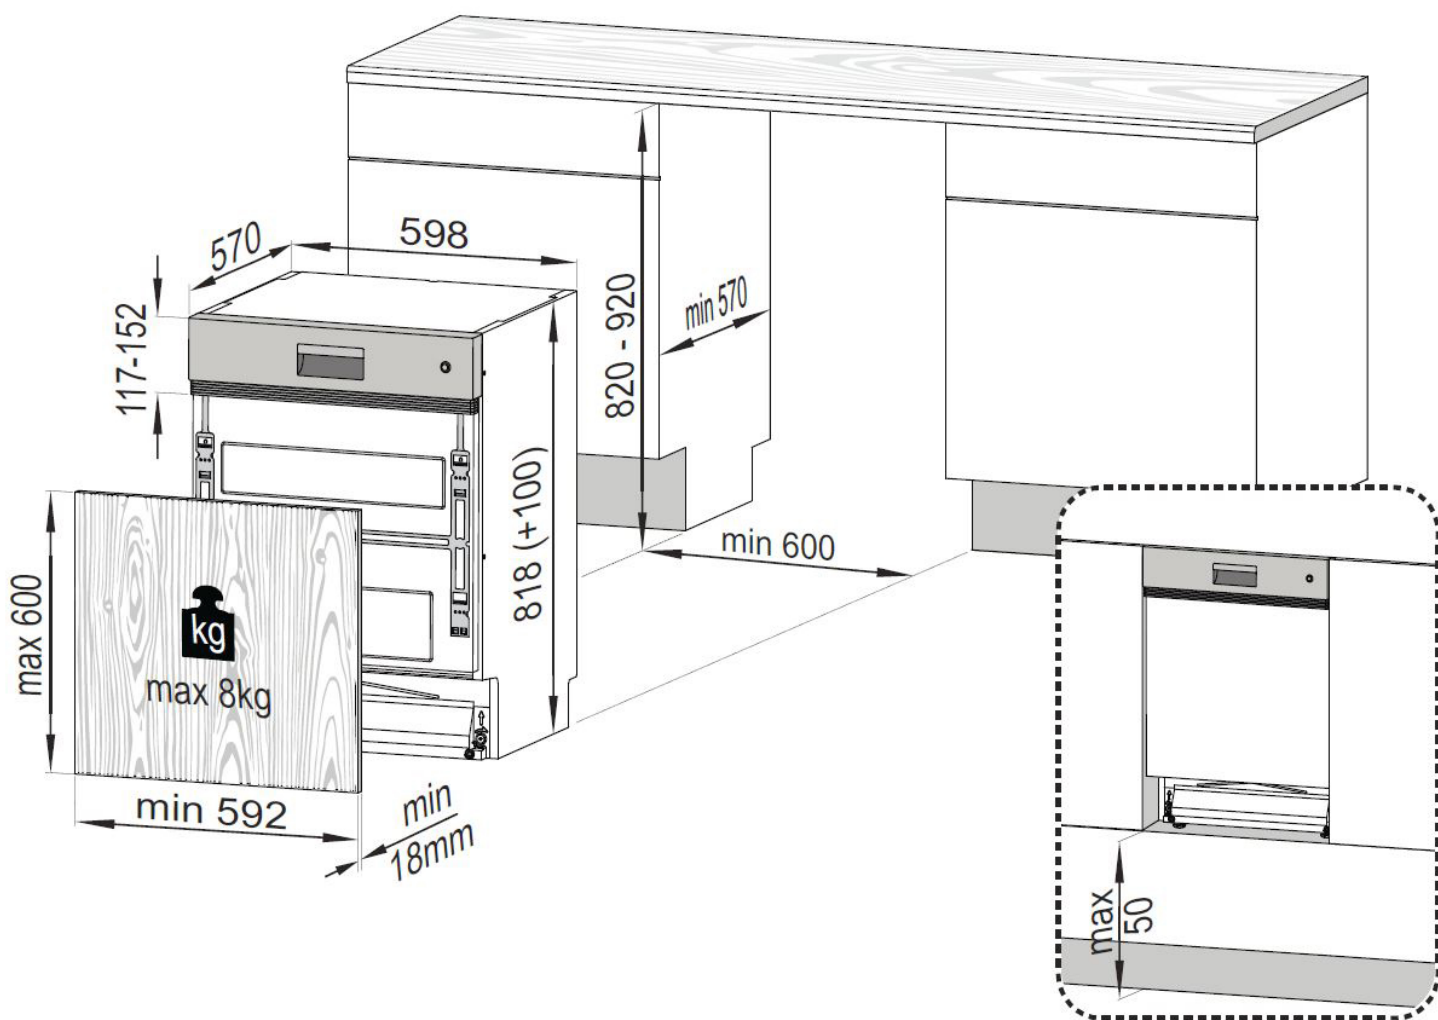

### Dimensions & Weights

Unpackaged Height (min): 850 mm

Height (max - feet adjustment): 865 mm

Unpackaged Width: 598 mm

Unpackaged Depth: 600 mm

570 mm without top lid

Unpackaged Weight: 45 kg

Packaged Height: 889 mm

Packaged Width: 644 mm

Packaged Depth: 661 mm

Packaged Weight: 48 kg

Official partner of the *everyday*

## 60 cm Semi Integrated Stainless Steel Dishwasher

Official partner of the *everyday*