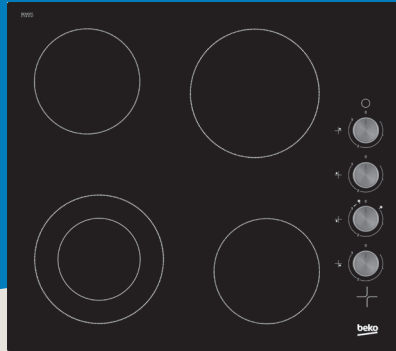

**HIC641051****60 cm Vitroceramic 4 Zone Cooktop**

Cooktop Type	Width	Burner Configuration	Disply Type
Ceramic	60 cm	4 Zone	Indicator/Knob Control

**Main Features**

Cooking Zones:	4 x Vitrocermic
Control Type:	Side Control Knobs
Construction Type:	Frameless Glass
Cooking Levels:	3 per Zone
Total Electric Power:	5.9 kW
Fuse:	min. 25 A

**Control Features**

On-Off Indicator Light:	Yes
-------------------------	-----

**Safety**

Residual Heat Indicator:	Yes
--------------------------	-----

**Cooking Zones**

Rear Left Zone:	1.2 kW (Ø 140 mm)
Rear Right Zone:	1.8 kW (Ø 180 mm)
Front Left Zone:	0.7/1.7 kW (Ø 120/Ø 180 mm)
Front Right Zone:	1.2 kW (Ø 140 mm)

**Dimensions & Weights**

Built-in dimensions (W x D):	560 mm x 490 mm
------------------------------	-----------------

Unpacked height:	50 cm
Unpacked width:	58 cm
Unpacked depth:	51 cm
Unpackaged Weight:	7.3 Kg

### Dimensions