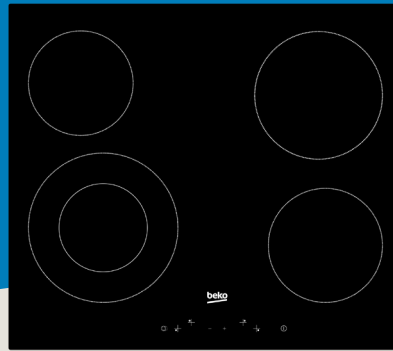

HIC644021**60 cm Vitroceramic 4 Zone Cooktop**

Cooktop Type	Width	Burner Configuration	Display type
Ceramic	60 cm	4 Zone	Slim Touch Control

Main Features

Cooking Zones:	4 x Vitrocermic
Control Type:	Front Slim Touch Control
Construction Type:	Frameless Glass
Cooking Levels:	9 per Zone
Total Electric Power:	6.7 kW
Fuse:	min. 16 A x 2/25 A

Control Features

On-Off Indicator Light:	Yes
Booster Function:	Yes
Key Lock:	Yes

Safety

Residual Heat Indicator:	Yes
Overheat Safety System:	Yes

Cooking Zones

Rear Left Zone:	1.2 kW (Ø 140 mm)
Rear Right Zone:	1.8 kW (Ø 180 mm)
Front Left Zone:	0.7/2.2 kW (Ø 120/Ø 210 mm)
Front Right Zone:	1.5 kW (Ø 160 mm)