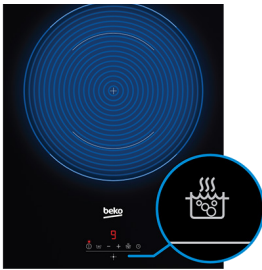

**Cooking Zones**

Rear Left Zone:	2.2/3.1 kW (Ø 180 mm)
Rear Right Zone:	2.4/3.7 kW (Ø 210 mm)
Front Left Zone:	2.2/3.1 kW (Ø 180 mm)
Front Right Zone:	1.5/2.2 kW (Ø 145 mm)

**Dimensions & Weights**

Built-in dimensions (W x D):	560 mm x 490 mm
Unpacked height	480 mm
Unpacked width:	590 mm
Unpacked depth:	520 mm
Unpackaged Weight:	12.1 Kg
Packaged Height:	165 mm
Packaged Width:	655 mm
Packaged Depth:	555 mm
Packaged Weight:	13.3 Kg
For more detailed dimensions	See page 2

# BCT601IGN

## 60 cm Induction 4 Zone Cooktop with Indyflex™ Zone

**Direct Access Control** - Giving you complete control and flexibility in the kitchen, touch controls for each cooking zone allow you to adjust the heat level of your pots and pans separately, at the simple touch of a button.

**IndyFlex™ Zone** - Merge two zones together at the touch of a button. Great for when you need to use a larger pan, you can easily merge two cooking zones together thanks to IndyFlex™ technology in our induction cooktop.