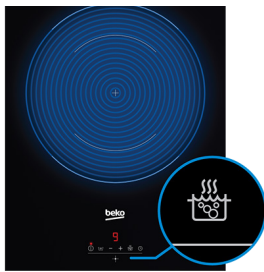

HDMI32401DT

30 cm Induction 2 Zone Cooktop Commercial Exclusive

Induction Cooking - Induction Cooking offers precise cooking power giving you perfect cooking results. They are also safer for the family as it only produces residual heat allowing the surface to stay cool. Induction cooktops are always easy to clean thanks to the smooth glass surface.

Timer Function - Set a specific time for your food to cook. An audible beep will notify you when its ready.

Booster Function - Helping you save time, use the booster function to set the cooking zone to its maximum power, reaching the highest temperature quickly and efficiently.