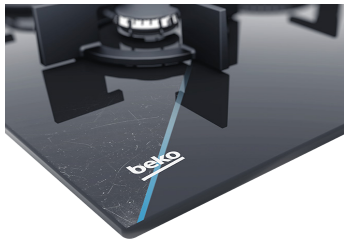

BCT90GG1

90 cm Black Glass Gas Cooktop

High Efficient Gas Burners - Helping you save money on your energy bills, the special design of our high efficiency gas burners helps them distribute more heat quickly and evenly across the bottom of your pan. This makes them up to 25% more efficient than standard burners and can cut down cooking times too, helping you get dinner on the table up to 35% quicker.

Gas Safety - It's easy for a flame to go out when you're not around, unleashing dangerous gas into the house. The Gas Safety feature will detect when a burner flame is extinguished by an over-boiling pot or a gust of wind, and shut off the gas supply. No leaks, no worries.

Easy to Clean Tempered Glass - If you're looking for a traditional gas cooktop, which is also quick and easy to wipe clean after use, our cooktop's smooth and shiny tempered glass surface can offer you just that. And, it'll add a stylish finish to your kitchen too.

Dimensions