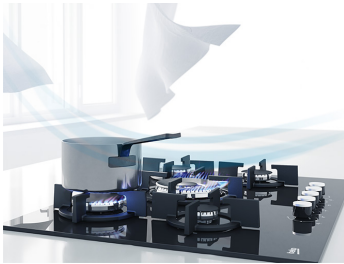

SKU:	8770113200
Ean Code:	8690842424250
Manufacturers Warranty:	2 Years + 3 Years by Registration
Launch Date:	May 2021

BCT90GG1

90 cm Black Glass Gas Cooktop

High Efficient Gas Burners - Helping you save money on your energy bills, the special design of our high efficiency gas burners helps them distribute more heat quickly and evenly across the bottom of your pan. This makes them up to 25% more efficient than standard burners and can cut down cooking times too, helping you get dinner on the table up to 35% quicker.