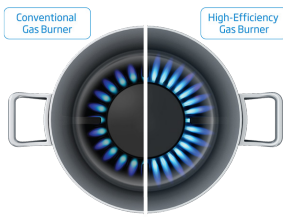

Cooktop Type	Width	Burner Configuration	Safety Feature
Gas	90 cm	4 Gas & 1 Wok	Flame Failure

Main Features

Cooking Zones:	4 x Standard Burners, 1 x Wok Burner
Control Type:	Front Controls
Construction Type:	Black Glass
Cast Iron Trivet:	Yes
Cooking Levels:	Variable
Burner Caps:	Cast Iron
Adapt for LPG Gas:	Yes, via Included conversion kit
Suitable for Natural Gas:	Yes (factory configuration)
Gas Consumption:	43 Mj/h

Control Features

Electronic Ignition:	Yes
----------------------	-----

Safety

Flame Failure Device	Yes
----------------------	-----

Cooktop Zones

Rear Left Zone:	6.7Mj/h
Rear Right Zone:	11.3 Mj/h
Front Left Zone:	6.7 Mj/h
Front Right Zone:	3.9 Mj/h
Wok Zone:	14.4 Mj/h

SKU:	8770113200
Ean Code:	8690842424250
Manufacturers Warranty:	2 Years + 3 Years by Registration
Launch Date:	May 2021

BCT90GG1

90 cm Black Glass Gas Cooktop

High Efficient Gas Burners - Helping you save money on your energy bills, the special design of our high efficiency gas burners helps them distribute more heat quickly and evenly across the bottom of your pan. This makes them up to 25% more efficient than standard burners and can cut down cooking times too, helping you get dinner on the table up to 35% quicker.

Gas Safety - It's easy for a flame to go out when you're not around, unleashing dangerous gas into the house. The Gas Safety feature will detect when a burner flame is extinguished by an over-boiling pot or a gust of wind, and shut off the gas supply. No leaks, no worries.