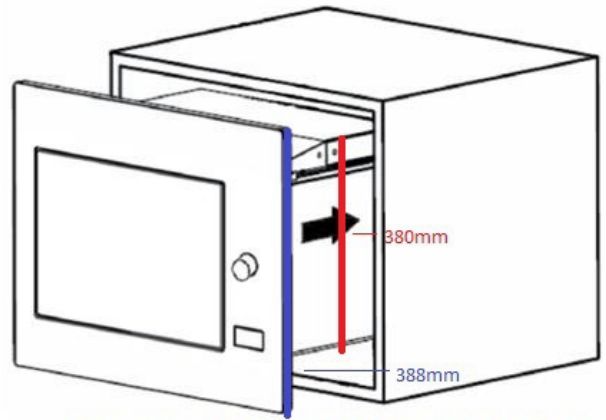

MGB25333BG 25 L Built-in Microwave with Grill

**Main Cavity
Gross Volume**
25 L

**Number of
Functions**
21

Oven Feature
Microwave +
Grill

**Cleaning
Feature**
Smooth Cavity

Main Oven Features

Oven feature:	Microwave with Grill
Gross Volume:	25 Litres
Turntable:	Heavy Duty Heat Resistant Glass
Display Type:	LED Display
Control Type:	Knob & Touch Control
Key Lock:	Yes
Microwave Power:	Max. 900 W
Grill Power:	Max. 1000 W
Total Power:	Max. 1450W
Turntable Size:	31.5cm Diameter

Design

Colour:	Black Glass
Door Activated Illumination:	Yes, 1 x Light (Side)
Internal Finish:	Inox

Cleaning

Smooth Cavity Easy Cleaning	Yes

Accessories

Glass Turntable:	1
Wire Shelf:	1
Door Opening Tool	1

Functions

Operating Modes	Microwave, Grill, Combination
Number of Auto Cook Functions:	21
	Pizza (200g, 400g)
	Meat (250g, 350g, 450g)
	Vegetables (200g, 300g, 400g)
	Pasta (50g, 100g)
	Potato (200g, 400g, 600g)
	Fish (250g, 350g, 450g)
	Beverage (1 glass, 2 glass, 3 glass)
	Popcorn (50g, 100g)

Dimensions & Weights

Built-in dimensions (cabinet):	see diagram page 2
Height:	380 mm
Width:	560 mm
Depth:	500 mm
Unpacked Height:	388 mm
Unpacked Width:	595 mm
Unpacked Depth:	400 mm
Unpacked Weight:	18.5 kg
Packaged Height:	466 mm
Packaged Width:	653 mm
Packaged Depth:	500 mm
Packaged Weight:	20.5 kg

SKU:	8850523200
Ean Code:	8690842026829
Manufacturers Warranty:	2 Years + 3 Years by Registration
Launch Date:	March 2015

MGB25333BG

25 L Built-In Microwave with Grill

Cabinet Dimensions

The Microwave oven frame should stand out of the cabinet

Frame height is 388mm, frame will stand out of the cabinet.