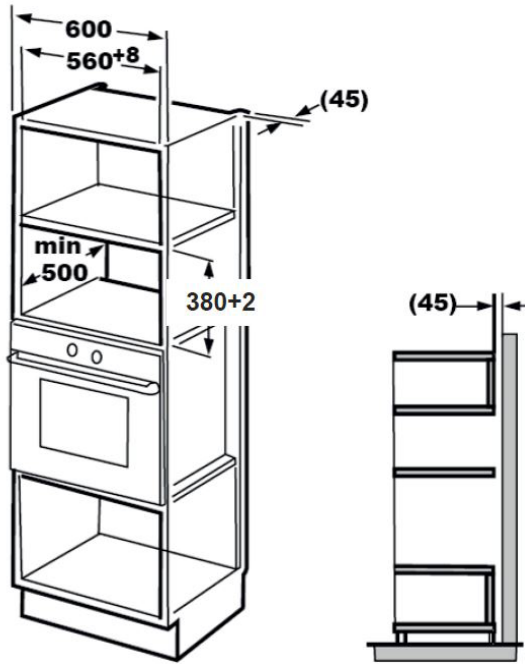

MGB25333BG 25 L Built-in Microwave with Grill

**Main Cavity
Gross Volume**
25 L

**Number of
Functions**
21

Oven Feature
Microwave +
Grill

**Cleaning
Feature**
Smooth Cavity

Main Oven Features

Oven feature:	Microwave with Grill
Gross Volume:	25 Litres
Turntable:	Heavy Duty Heat Resistant Glass
Display Type:	LED Display
Control Type:	Knob & Touch Control
Key Lock:	Yes
Microwave Power:	Max. 900 W
Grill Power:	Max. 1000 W
Total Power:	Max. 1450W
Turntable Size:	31.5cm Diameter

Design

Colour:	Black Glass
Door Activated Illumination:	Yes, 1 x Light (Side)
Internal Finish:	Inox

Cleaning

Smooth Cavity Easy Cleaning	Yes

Accessories

Glass Turntable:	1
Wire Shelf:	1
Door Opening Tool	1

Functions

Operating Modes	Microwave, Grill, Combination
Number of Auto Cook Functions:	21
	Pizza (200g, 400g)
	Meat (250g, 350g, 450g)
	Vegetables (200g, 300g, 400g)
	Pasta (50g, 100g)
	Potato (200g, 400g, 600g)
	Fish (250g, 350g, 450g)
	Beverage (1 glass, 2 glass, 3 glass)
	Popcorn (50g, 100g)

Dimensions & Weights

Built-in dimensions (cabinet):	see diagram page 2
Height:	380 mm
Width:	560 mm
Depth:	500 mm
Unpacked Height:	388 mm
Unpacked Width:	595 mm
Unpacked Depth:	400 mm
Unpacked Weight:	18.5 kg
Packaged Height:	466 mm
Packaged Width:	653 mm
Packaged Depth:	500 mm
Packaged Weight:	20.5 kg

SKU:	8850523200
Ean Code:	8690842026829
Manufacturers Warranty:	2 Years + 3 Years by Registration
Launch Date:	March 2015

MGB25333BG

25 L Built-In Microwave with Grill

Cabinet Dimensions

The Microwave oven frame should stand out of the cabinet

Frame height is 388mm, frame will stand out of the cabinet.