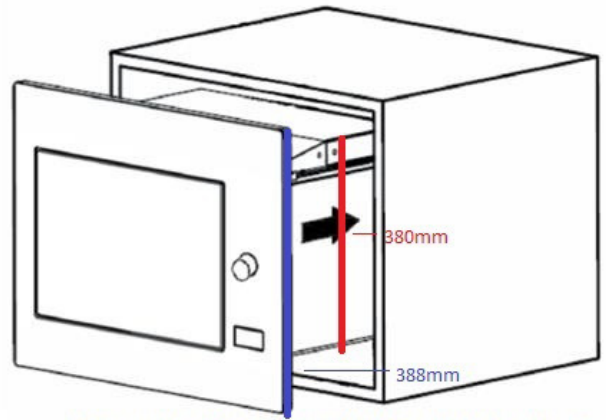

Functions

Operating Modes	Microwave, Grill, Combination
Auto Cook Functions:	9
Microwave Power Levels:	5
Grill Levels:	4
Auto Weight Defrost:	Yes
Quick Start:	Yes

Dimensions & Weights

Built-in dimensions (cabinet):	see diagram page 2
Height:	380 mm
Width:	560 mm
Depth:	500 mm
Unpacked Height:	388 mm
Unpacked Width:	595 mm
Unpacked Depth:	400 mm
Unpacked Weight:	18.5 kg
Packaged Height:	466 mm
Packaged Width:	653 mm
Packaged Depth:	500 mm
Packaged Weight:	20.5 kg

Frame height is 388mm, frame will stand out of the cabinet.