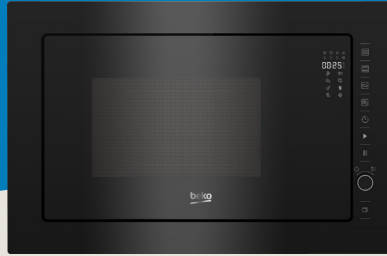

BBMW025GB 25 L Built-in Microwave with Grill

**Main Cavity
Gross Volume**
25 L

Total Power
1450W

Oven Feature
Microwave +
Grill

**Cleaning
Feature**
Smooth Cavity

Main Oven Features

Oven feature:	Microwave with Grill
Gross Volume:	25 Litres
Turntable:	Heavy Duty Heat Resistant Glass
Display Type:	LED Display
Control Type:	Knob & Touch Control
Key Lock:	Yes
Microwave Power:	Max. 900 W
Grill Power:	Max. 1000 W
Total Power:	Max. 1450W
Max. Timer Duration:	95 mins
Turntable Size:	31.5cm Diameter

Design

Colour:	Black Glass
Door Activated Illumination:	Yes, 1 x Light (Side)
Internal Finish:	Inox

Cleaning

Smooth Cavity Easy Cleaning	Yes
-----------------------------	-----

Accessories

Glass Turntable:	1
Wire Shelf Grill Rack:	1
Door Opening Tool	1

Functions

Operating Modes	Microwave, Grill, Combination
Auto Cook Functions:	9
Microwave Power Levels:	5
Grill Levels:	4
Auto Weight Defrost:	Yes
Quick Start:	Yes

Dimensions & Weights

Built-in dimensions (cabinet):	see diagram page 2
Height:	380 mm
Width:	560 mm
Depth:	500 mm
Unpacked Height:	388 mm
Unpacked Width:	595 mm
Unpacked Depth:	400 mm
Unpacked Weight:	18.5 kg
Packaged Height:	466 mm
Packaged Width:	653 mm
Packaged Depth:	500 mm
Packaged Weight:	20.5 kg