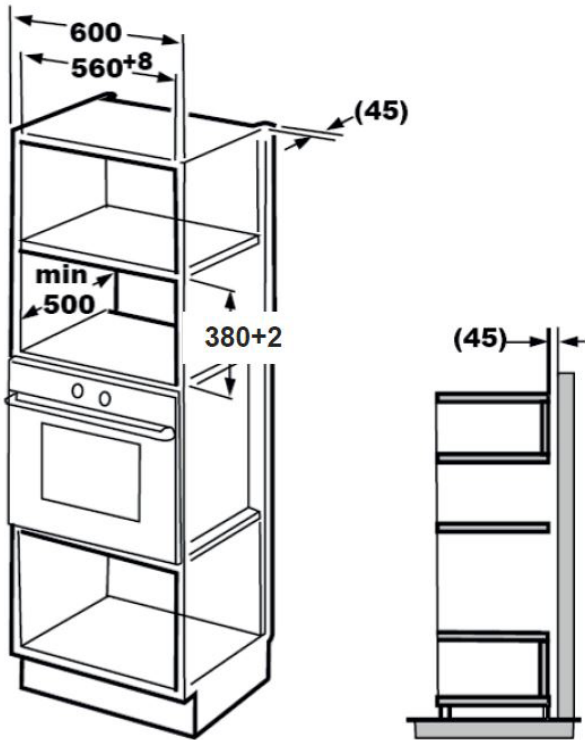

Functions

Operating Modes	Microwave, Grill, Combination
Auto Cook Functions:	9
Microwave Power Levels:	5
Grill Levels:	4
Auto Weight Defrost:	Yes
Quick Start:	Yes

Dimensions & Weights

Built-in dimensions (cabinet):	see diagram page 2
Height:	380 mm
Width:	560 mm
Depth:	500 mm
Unpacked Height:	388 mm
Unpacked Width:	595 mm
Unpacked Depth:	400 mm
Unpacked Weight:	18.5 kg
Packaged Height:	466 mm
Packaged Width:	653 mm
Packaged Depth:	500 mm
Packaged Weight:	20.5 kg

Frame height is 388mm, frame will stand out of the cabinet.