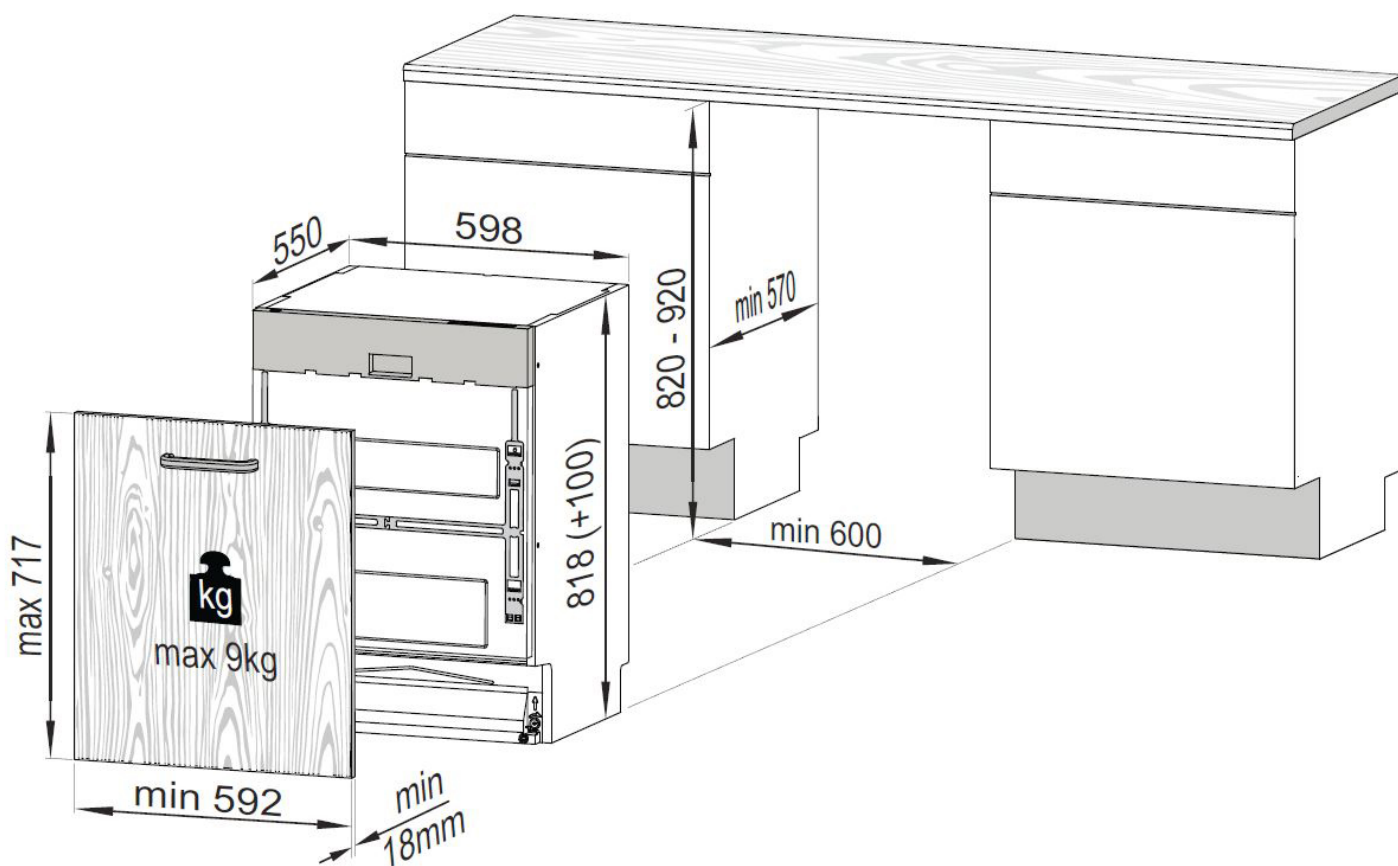

Upper Basket Supports: 2 x Adjustable

Lower Basket Supports: 8 x Folding

Sliding Cutlery Basket: Yes

Slide out 3rd Cutlery Tray: Yes

Cutlery Tool Shelf: Yes

Baby Bottle Holder: Yes

Dimensions & Weights

Unpackaged Height: 818 mm

Unpackaged Width: 598 mm

Unpackaged Depth: 550 mm

Unpackaged Weight: 35.1 kg

Packaged Height: 859 mm

Packaged Width: 644 mm

Packaged Depth: 661 mm

Packaged Weight: 38.1 kg

Official partner of the *everyday*

DIN38450

60 cm Fully Integrated Dishwasher

Official partner of
the
everyday