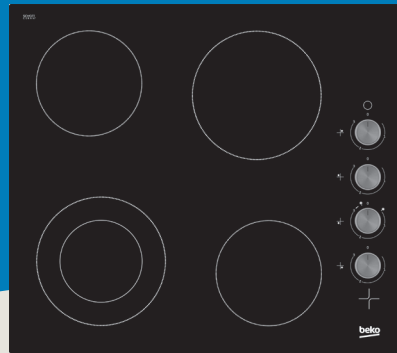

HIC641051**60 cm Vitroceramic 4 Zone Cooktop**

Cooktop Type	Width	Burner Configuration	Disply Type
Ceramic	60 cm	4 Zone	Indicator/Knob Control

Main Features

Cooking Zones:	4 x Vitrocermic
Control Type:	Side Control Knobs
Construction Type:	Frameless Glass
Cooking Levels:	6 per Zone
Total Electric Power:	5.9 kW
Fuse:	min. 25 A

Control Features

On-Off Indicator Light:	Yes
-------------------------	-----

Safety

Residual Heat Indicator:	Yes
--------------------------	-----

Cooking Zones

Rear Left Zone:	1.2 kW (Ø 140 mm)
Rear Right Zone:	1.8 kW (Ø 180 mm)
Front Left Zone:	0.7/1.7 kW (Ø 120/Ø 180 mm)
Front Right Zone:	1.2 kW (Ø 140 mm)

Dimensions & Weights

Built-in dimensions (W x D):	560 mm x 490 mm
------------------------------	-----------------

Unpacked height:	71 mm
Unpacked width:	580mm
Unpacked depth:	510 mm
Unpackaged Weight:	7.3 Kg

Dimensions