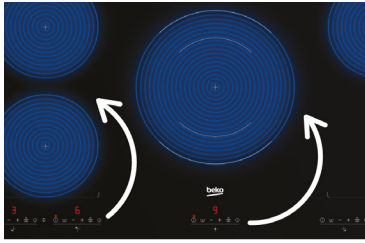

### Cooking Zones

Rear Left Zone:	1.8/3 kW (Ø 180 mm)
Rear Right Zone:	2/3.7 kW (Ø 210 mm)
Front Left Zone:	1.8/3 kW (Ø 180 mm)
Front Right Zone:	1.5/2.2 kW (Ø 145 mm)

### Dimensions & Weights

Built-in dimensions (W x D): 560 mm x 490 mm

Unpacked height:	4.8 cm
Unpacked width:	58 cm
Unpacked depth:	51 cm
Unpackaged Weight:	12.1 Kg

Packaged Height:	15 cm
Packaged Width:	63 cm
Packaged Depth:	55.5 cm
Packaged Weight:	13.1 Kg

## 60 cm Induction 4 Zone Cooktop with Indyflex™ Zone

**Direct Access Control** - Giving you complete control and flexibility in the kitchen, touch controls for each cooking zone allow you to adjust the heat level of your pots and pans separately, at the simple touch of a button.