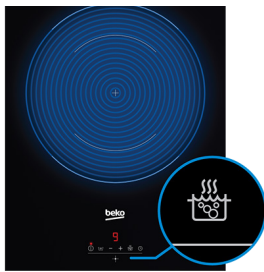

# BCT601IG

## 60 cm Induction 4 Zone Cooktop with Indyflex™ Zone

**Direct Access Control** - Giving you complete control and flexibility in the kitchen, touch controls for each cooking zone allow you to adjust the heat level of your pots and pans separately, at the simple touch of a button.

**IndyFlex™ Zone** - Merge two zones together at the touch of a button. Great for when you need to use a larger pan, you can easily merge two cooking zones together thanks to IndyFlex™ technology in our induction cooktop.