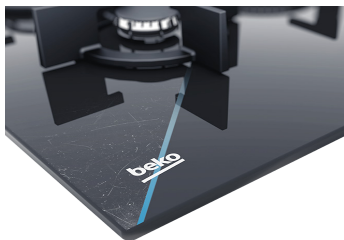

BCT90GG

90 cm Black Glass Gas Cooktop

High Efficient Gas Burners - Helping you save money on your energy bills, the special design of our high efficiency gas burners helps them distribute more heat quickly and evenly across the bottom of your pan. This makes them up to 25% more efficient than standard burners and can cut down cooking times too, helping you get dinner on the table up to 35% quicker.

Gas Safety - It's easy for a flame to go out when you're not around, unleashing dangerous gas into the house. The Gas Safety feature will detect when a burner flame is extinguished by an over-boiling pot or a gust of wind, and shut off the gas supply. No leaks, no worries.

Easy to Clean Tempered Glass - If you're looking for a traditional gas cooktop, which is also quick and easy to wipe clean after use, our cooktop's smooth and shiny tempered glass surface can offer you just that. And, it'll add a stylish finish to your kitchen too.

Dimensions