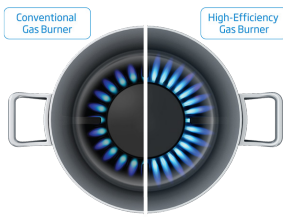

Cooktop Type	Width	Burner Configuration	Safety Feature
Gas	90 cm	4 Gas & 1 Wok	Flame Failure

Main Features

Cooking Zones:	4 x Standard Burners, 1 x Wok Burner
Control Type:	Front Controls
Construction Type:	Black Glass
Cast Iron Trivet:	Yes
Cooking Levels:	Variable
Cast Iron Wok Adapter:	Yes
Burner Caps:	Cast Iron
Adapt for LPG Gas:	Yes, via Included conversion kit
Suitable for Natural Gas:	Yes (factory configuration)
Gas Consumption:	43 Mj/h

Control Features

Electronic Ignition:	Yes
----------------------	-----

Safety

Flame Failure Device	Yes
----------------------	-----

Cooktop Zones

Rear Left Zone:	6.7Mj/h
Rear Right Zone:	11.3 Mj/h
Front Left Zone:	6.7 Mj/h
Front Right Zone:	3.9 Mj/h
Wok Zone:	14.4 Mj/h

Sku:	8865343200
Ean Code:	8690842166563
Manufacturers Warranty:	2 Years + 3 Years by Registration
Launch Date:	December 2018

BCT90GG

90 cm Black Glass Gas Cooktop

High Efficient Gas Burners - Helping you save money on your energy bills, the special design of our high efficiency gas burners helps them distribute more heat quickly and evenly across the bottom of your pan. This makes them up to 25% more efficient than standard burners and can cut down cooking times too, helping you get dinner on the table up to 35% quicker.

Gas Safety - It's easy for a flame to go out when you're not around, unleashing dangerous gas into the house. The Gas Safety feature will detect when a burner flame is extinguished by an over-boiling pot or a gust of wind, and shut off the gas supply. No leaks, no worries.