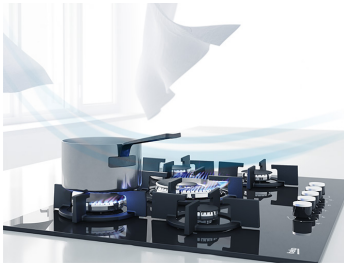

Sku:	8865343200
Ean Code:	8690842166563
Manufacturers Warranty:	2 Years + 3 Years by Registration
Launch Date:	December 2018

BCT90GG

90 cm Black Glass Gas Cooktop

High Efficient Gas Burners - Helping you save money on your energy bills, the special design of our high efficiency gas burners helps them distribute more heat quickly and evenly across the bottom of your pan. This makes them up to 25% more efficient than standard burners and can cut down cooking times too, helping you get dinner on the table up to 35% quicker.