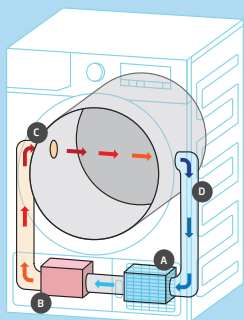

## REVOLUTIONARY CLOSED-LOOP HEAT EXCHANGE SYSTEM

Using a closed-loop heat exchange system, the Beko Heat Pump Dryer uses lower temperatures to dry your laundry, saving you money on energy bills and dramatically reducing wear and tear on clothing. Beko's heat pump technology pumps warm dry air into the drum to mix with moisture-laden laundry. The moist air leaves the drum, passing through the evaporator where air is cooled and loses its humidity. The remaining air is reheated in the condenser (heat pump) through the exchange of compressed coolant and sent back to the drum to continue the drying process.