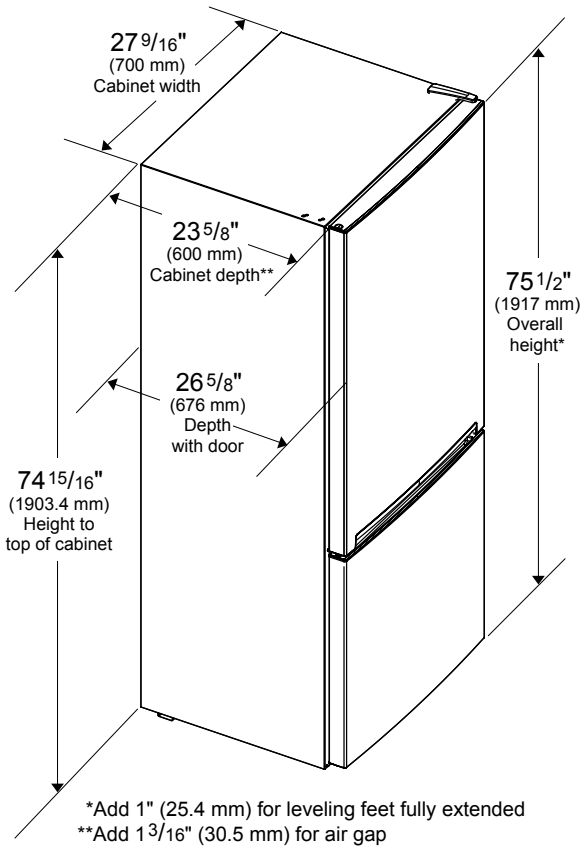

BFBF2715GSIM

28" Counter-Depth Bottom Freezer Refrigerator with Ice Maker