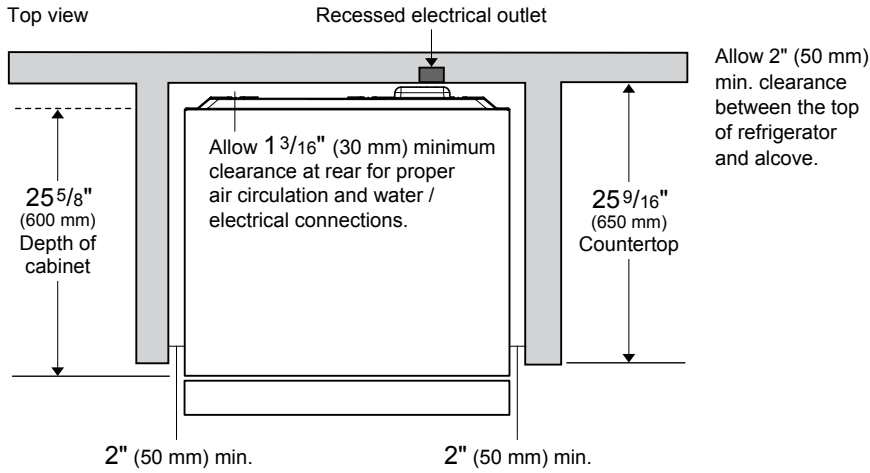

DIMENSIONS & WEIGHT	
Product (H x W x D) (in)	75 1/2 x 27 9/16 x 26 5/8
Height With Hinge Cap	75 1/2
Height Without Hinge Cap	74 15/16
Depth With Handles	26 5/8
Depth Without Handles	26 5/8
Depth Without Doors	23 5/8
Carton (H x W x D) (in)	79 3/16 x 29 15/16 x 30 11/16
Product Weight (lbs)	182
Shipping Weight (lbs)	198.4

Electrical Location

Water Location (Models with Ice Maker)

BFBF2715GSIM

28" Counter-Depth Bottom Freezer Refrigerator with Ice Maker

NOTE TO THE INSTALLER: All height, width, and depth dimensions are shown in inches (as well as metric). Beko U.S., Inc. reserves the absolute and unrestricted right to change product materials and specifications, at any time, without notice. Please visit our website, www.BekoAppliances.com, or call 888.352.2356 to verify the latest specifications with final dimensional data and other details prior to installation and making a cutout. Applicable product limited warranty information may be found in accompanying product materials, or you may contact your account manager for further details. Proper installation is the responsibility of the installer. Product failure due to improper installation is not covered under the Limited Warranty.