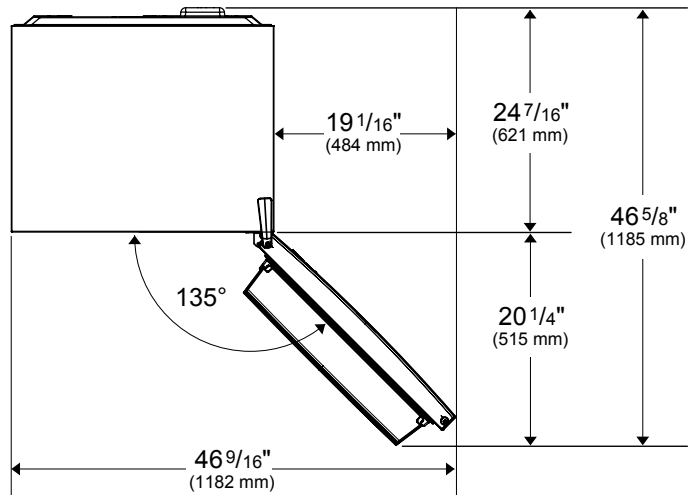

BFBF2715GSIM

28" Counter-Depth Bottom Freezer Refrigerator with Ice Maker