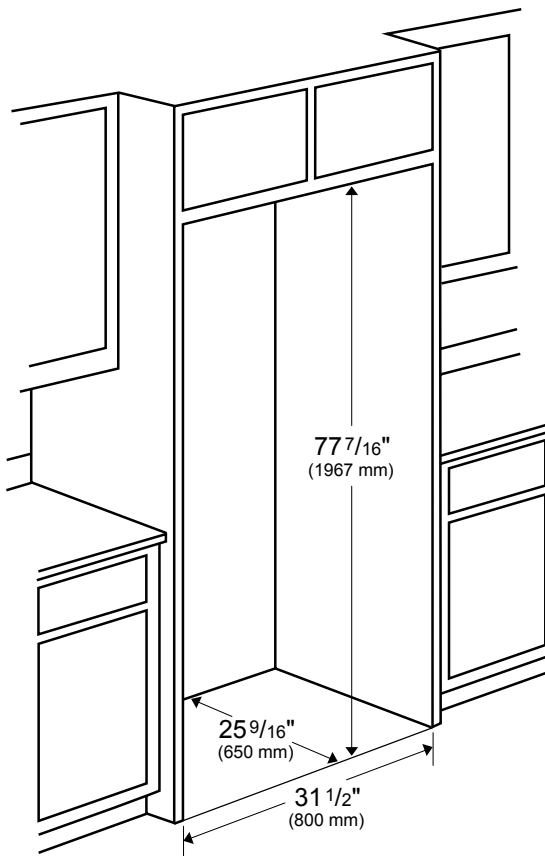

DIMENSIONS & WEIGHT	
Product (H x W x D) (in)	75 1/2 x 27 9/16 x 26 5/8
Height With Hinge Cap	75 1/2
Height Without Hinge Cap	74 15/16
Depth With Handles	26 5/8
Depth Without Handles	26 5/8
Depth Without Doors	23 5/8
Carton (H x W x D) (in)	79 3/16 x 29 15/16 x 30 11/16
Product Weight (lbs)	182
Shipping Weight (lbs)	198.4

Electrical Location

Water Location (Models with Ice Maker)

BFBF2715GSIM

28" Counter-Depth Bottom Freezer Refrigerator with Ice Maker

NOTE TO THE INSTALLER: All height, width, and depth dimensions are shown in inches (as well as metric). Beko U.S., Inc. reserves the absolute and unrestricted right to change product materials and specifications, at any time, without notice. Please visit our website, www.BekoAppliances.com, or call 888.352.2356 to verify the latest specifications with final dimensional data and other details prior to installation and making a cutout. Applicable product limited warranty information may be found in accompanying product materials, or you may contact your account manager for further details. Proper installation is the responsibility of the installer. Product failure due to improper installation is not covered under the Limited Warranty.