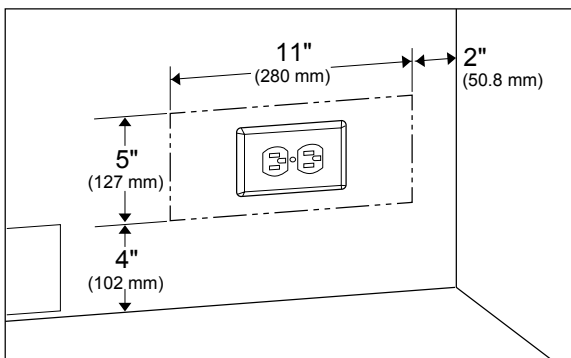

DIMENSIONS & WEIGHT	
Product (H x W x D) (in)	75 1/2 x 27 9/16 x 26 5/8
Height With Hinge Cap	75 1/2
Height Without Hinge Cap	74 15/16
Depth With Handles	26 5/8
Depth Without Handles	26 5/8
Depth Without Doors	23 5/8
Carton (H x W x D) (in)	79 3/16 x 29 15/16 x 30 11/16
Product Weight (lbs)	182
Shipping Weight (lbs)	198.4

Electrical Location

Water Location (Models with Ice Maker)

BFBF2715GSIM

28" Counter-Depth Bottom Freezer Refrigerator with Ice Maker

NOTE TO THE INSTALLER: All height, width, and depth dimensions are shown in inches (as well as metric). Beko U.S., Inc. reserves the absolute and unrestricted right to change product materials and specifications, at any time, without notice. Please visit our website, www.BekoAppliances.com, or call 888.352.2356 to verify the latest specifications with final dimensional data and other details prior to installation and making a cutout. Applicable product limited warranty information may be found in accompanying product materials, or you may contact your account manager for further details. Proper installation is the responsibility of the installer. Product failure due to improper installation is not covered under the Limited Warranty.