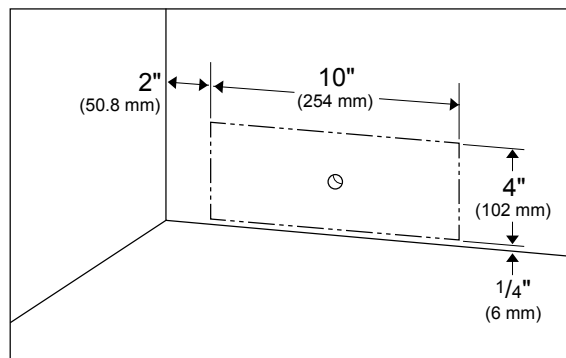

DIMENSIONS & WEIGHT	
Product (H x W x D) (in)	75 1/2 x 27 9/16 x 26 5/8
Height With Hinge Cap	75 1/2
Height Without Hinge Cap	74 15/16
Depth With Handles	26 5/8
Depth Without Handles	26 5/8
Depth Without Doors	23 5/8
Carton (H x W x D) (in)	79 3/16 x 29 15/16 x 30 11/16
Product Weight (lbs)	182
Shipping Weight (lbs)	198.4

Electrical Location

Water Location (Models with Ice Maker)

BFBF2715GSIM

28" Counter-Depth Bottom Freezer Refrigerator with Ice Maker

NOTE TO THE INSTALLER: All height, width, and depth dimensions are shown in inches (as well as metric). Beko U.S., Inc. reserves the absolute and unrestricted right to change product materials and specifications, at any time, without notice. Please visit our website, www.BekoAppliances.com, or call 888.352.2356 to verify the latest specifications with final dimensional data and other details prior to installation and making a cutout. Applicable product limited warranty information may be found in accompanying product materials, or you may contact your account manager for further details. Proper installation is the responsibility of the installer. Product failure due to improper installation is not covered under the Limited Warranty.