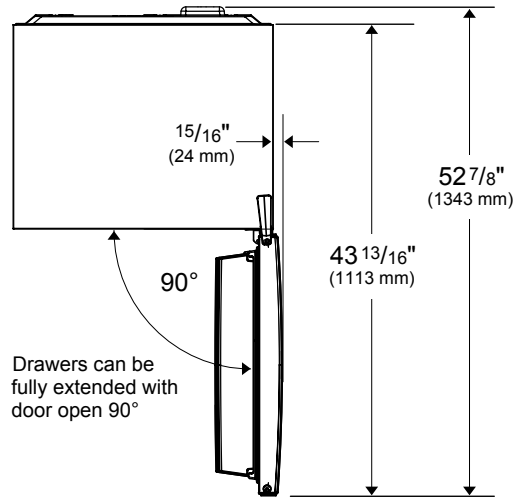

BFBF2715GSIM

28" Counter-Depth Bottom Freezer Refrigerator with Ice Maker