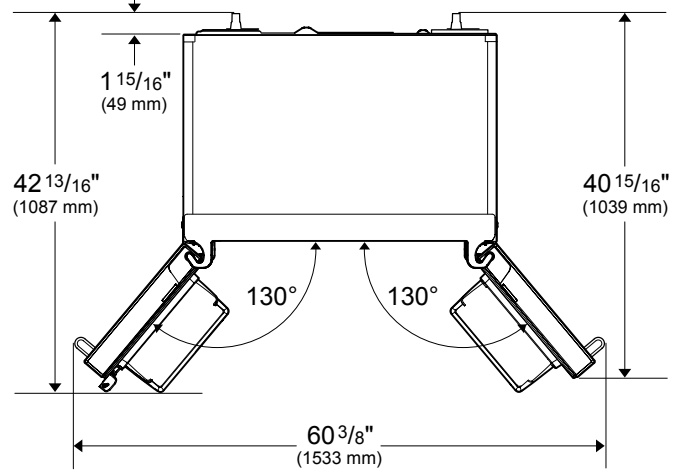

BFFD3626SS

36" Counter-Depth French 4-Door Refrigerator

WARRANTY

Entire Appliance (Parts & Labor)	2-year Full Warranty
Sealed System (Parts Only)	5-year Limited Warranty