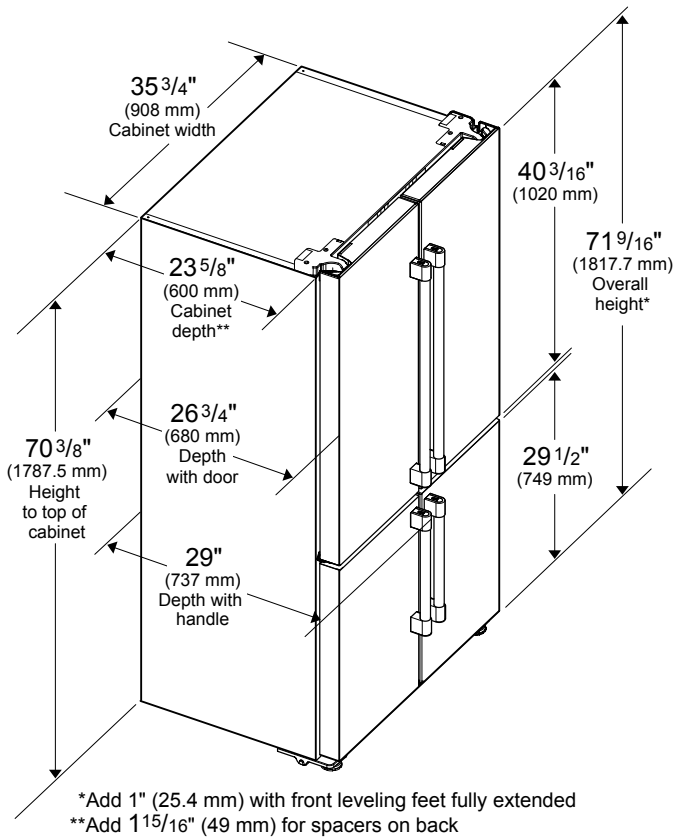

BFFD3626SS

36" Counter-Depth French 4-Door Refrigerator

WARRANTY

Entire Appliance (Parts & Labor)	2-year Full Warranty
Sealed System (Parts Only)	5-year Limited Warranty