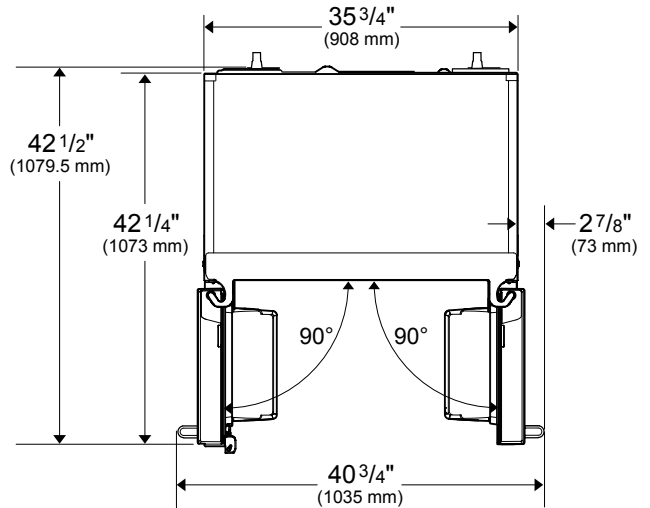

BFFD3626SS

36" Counter-Depth French 4-Door Refrigerator

WARRANTY

Entire Appliance (Parts & Labor)	2-year Full Warranty
Sealed System (Parts Only)	5-year Limited Warranty