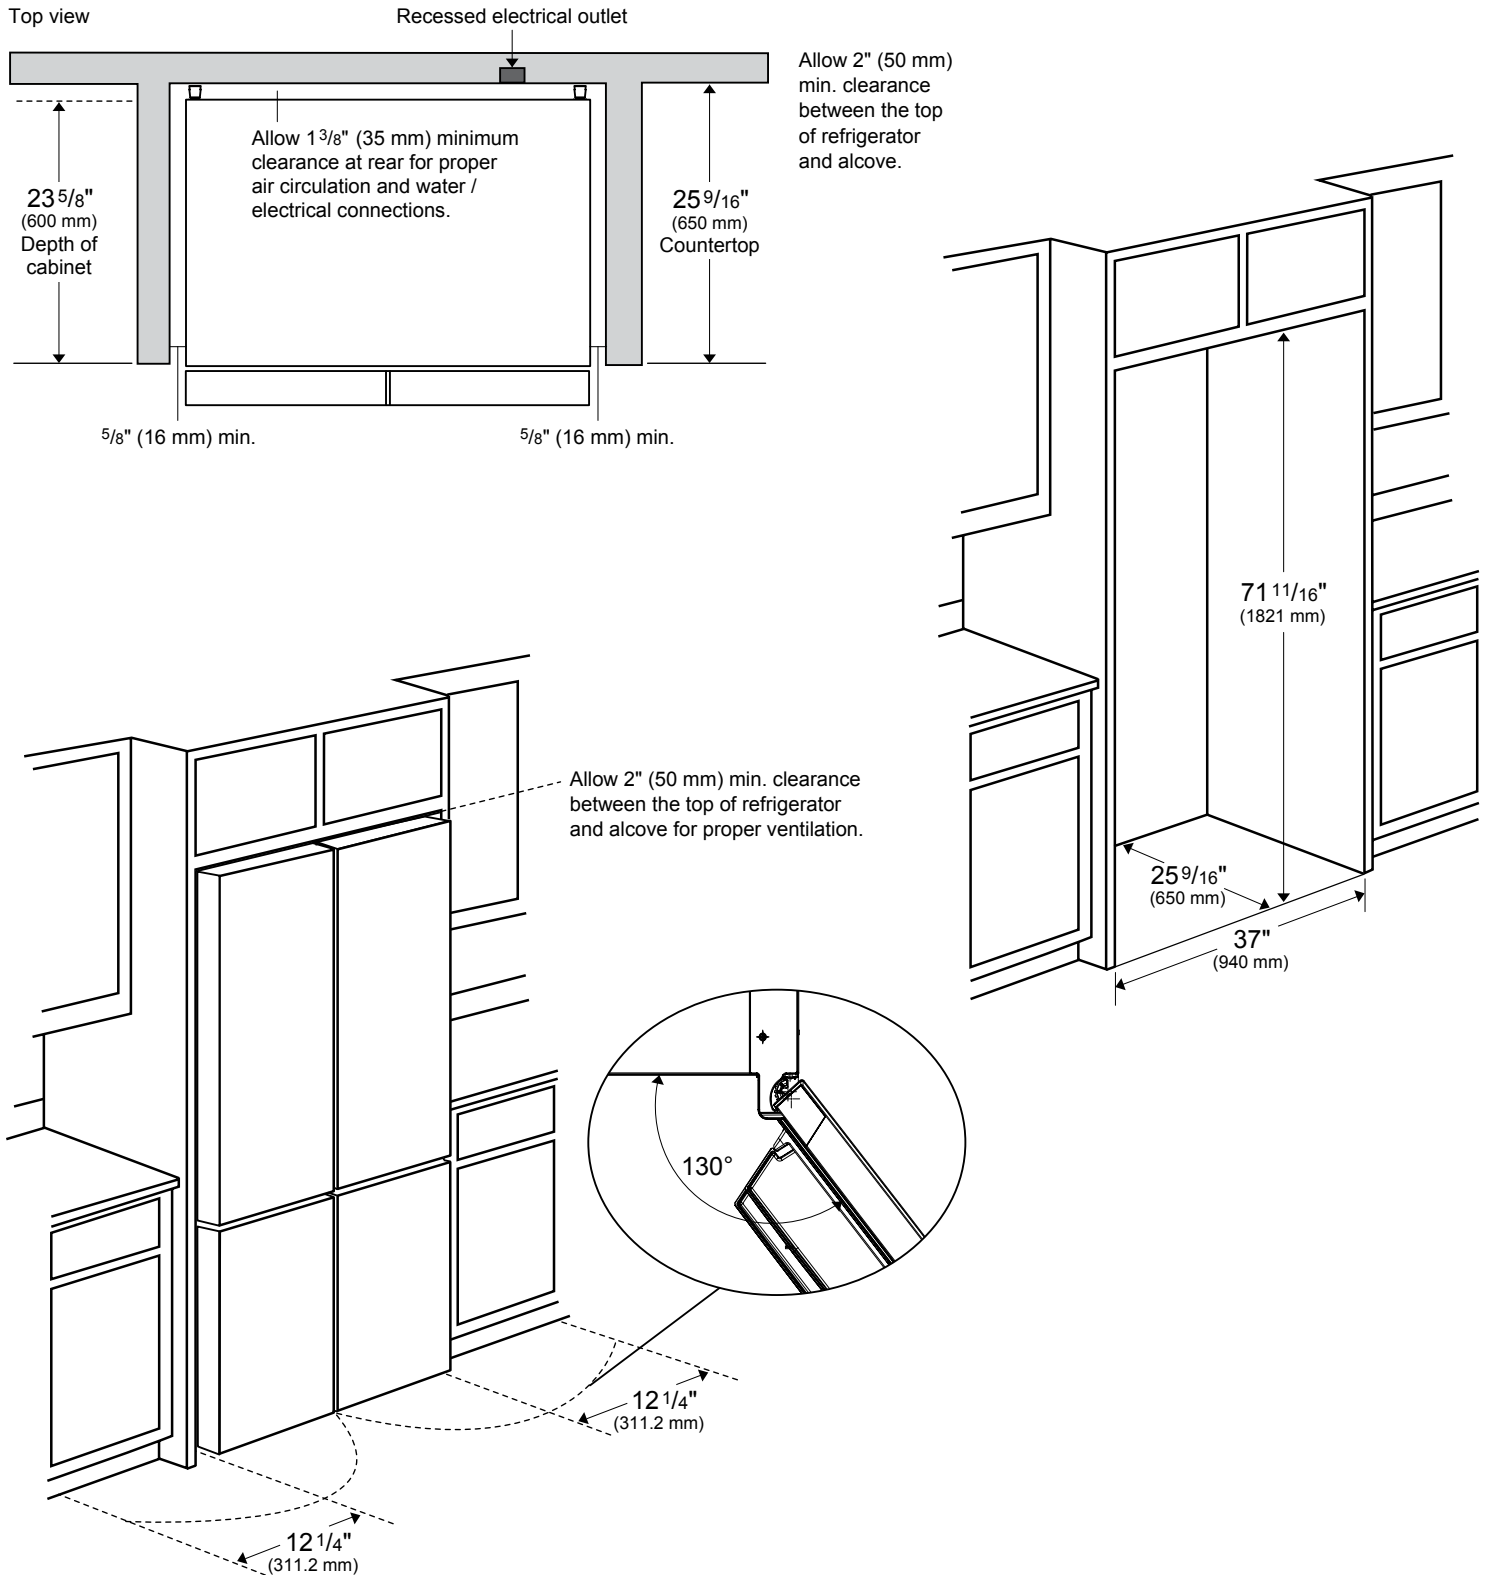

36" Counter-Depth French 4-Door Refrigerator

NOTE TO THE INSTALLER: All height, width, and depth dimensions are shown in inches (as well as metric). Beko U.S., Inc. reserves the absolute and unrestricted right to change product materials and specifications, at any time, without notice. Please visit our website, www.BekoAppliances.com, or call 888.352.2356 to verify the latest specifications with final dimensional data and other details prior to installation and making a cutout. Applicable product limited warranty information may be found in accompanying product materials, or you may contact your account manager for further details. Proper installation is the responsibility of the installer. Product failure due to improper installation is not covered under the Limited Warranty.