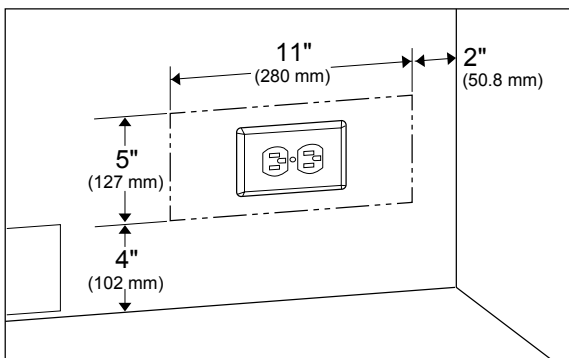

Electrical Location