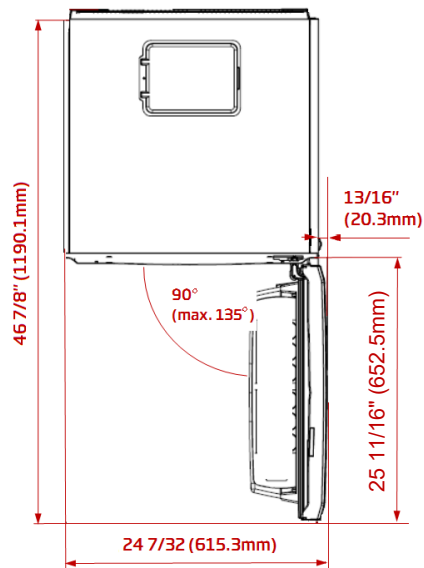

24" Counter Depth, Bottom-Freezer Refrigerator

BFBF2412WH

FRIDGE FEATURES

- IonGuard
- NeoFrost Dual Cooling Technology
- Zone Temperature Adjustability
- Field reversibility of Doors
- Inner Digital Display
- Interior LED Lighting

GENERAL	
Cooling System	NeoFrost Dual Cooling Technology
Control System	Electronic Control
Finish	White
CAPACITY	
Total Net Volume	11.33 cu. ft.
Fresh Food Net Volume	6.85 cu. ft.
Freezer Net Volume	3.49 cu. ft.
FRIDGE FEATURES	
Electronic Control Display Type	Digital Inner Display
IonGuard	Yes
Auto Defrost	Yes
LED Inner Illumination	LED- Ceiling
Auto Defrost	Yes
Height Adjustable Shelves	Yes
Shelves	3
Crispers	1
Door Racks	3
Wine Rack	Yes
Bottle Gripper	Yes
Egg Trays	2
Compressor	Variable Speed VCC
Fan Ventilation	Yes
FREEZER FEATURES	
Auto Defrost	Yes
Number of Freezer Drawers	3
Ice Cube Tray	Yes
PERFORMANCE	
Annual Energy Consumption	302 kwh/year
Cooling Gas	R600a
TECHNICAL INFORMATION	
Supply Voltage	120 V / 60 Hz
Rated Current	4 A
Noise Level	43 dBA
DIMENSIONS	
Product Dimensions (H x W x D)	68 ³ / ₈ " x 23 ⁷ / ₁₆ " x 25 ¹¹ / ₁₆ " (173.6 x 59.5 x 65.2 cm)
Product Weight, lbs.	150 lbs. (68.3 kg)
Packed Dimensions (H x W x D)	70 ⁹ / ₁₆ " x 25 ¹ / ₄ " x 29 ¹ / ₈ " (179.2 x 64.2 x 74 cm)
Packed Weight, lbs.	157 lbs. (71.3 kg)