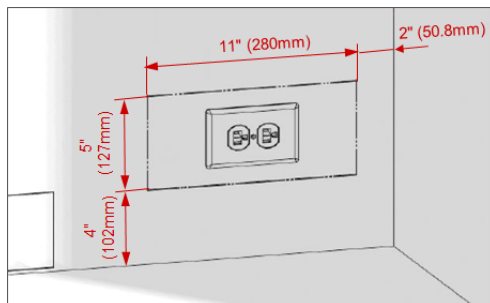

Electrical

NOTE TO THE INSTALLER: All height, width, and depth dimensions are shown in inches (as well as metric). Beko U.S., Inc. reserves the absolute and unrestricted right to change product materials and specifications, at any time, without notice. Please visit our website, www.BekoAppliances.com, or call 888.352.2356 to verify the latest specifications with final dimensional data and other details prior to installation and making a cutout. Applicable product limited warranty information may be found in accompanying product materials, or you may contact your account manager for further details. Proper installation is the responsibility of the installer. Product failure due to improper installation is not covered under the Limited Warranty.