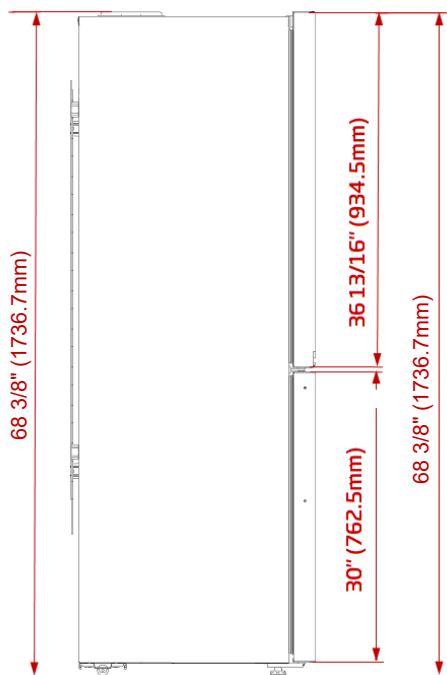

24" Counter Depth, Bottom-Freezer Refrigerator

BFBF2412WH

FRIDGE FEATURES

- IonGuard
- NeoFrost Dual Cooling Technology
- Zone Temperature Adjustability
- Field reversibility of Doors
- Inner Digital Display
- Interior LED Lighting

GENERAL	
Cooling System	NeoFrost Dual Cooling Technology
Control System	Electronic Control
Finish	White
CAPACITY	
Total Net Volume	11.33 cu. ft.
Fresh Food Net Volume	6.85 cu. ft.
Freezer Net Volume	3.49 cu. ft.
FRIDGE FEATURES	
Electronic Control Display Type	Digital Inner Display
IonGuard	Yes
Auto Defrost	Yes
LED Inner Illumination	LED- Ceiling
Auto Defrost	Yes
Height Adjustable Shelves	Yes
Shelves	3
Crispers	1
Door Racks	3
Wine Rack	Yes
Bottle Gripper	Yes
Egg Trays	2
Compressor	Variable Speed VCC
Fan Ventilation	Yes
FREEZER FEATURES	
Auto Defrost	Yes
Number of Freezer Drawers	3
Ice Cube Tray	Yes
PERFORMANCE	
Annual Energy Consumption	302 kwh/year
Cooling Gas	R600a
TECHNICAL INFORMATION	
Supply Voltage	120 V / 60 Hz
Rated Current	4 A
Noise Level	43 dBA
DIMENSIONS	
Product Dimensions (H x W x D)	68 ³ / ₈ " x 23 ⁷ / ₁₆ " x 25 ¹¹ / ₁₆ " (173.6 x 59.5 x 65.2 cm)
Product Weight, lbs.	150 lbs. (68.3 kg)
Packed Dimensions (H x W x D)	70 ⁹ / ₁₆ " x 25 ¹ / ₄ " x 29 ¹ / ₈ " (179.2 x 64.2 x 74 cm)
Packed Weight, lbs.	157 lbs. (71.3 kg)