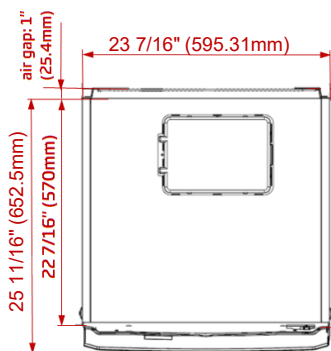

24" Counter Depth, Bottom-Freezer Refrigerator

BFBF2412WH

FRIDGE FEATURES

- IonGuard
- NeoFrost Dual Cooling Technology
- Zone Temperature Adjustability
- Field reversibility of Doors
- Inner Digital Display
- Interior LED Lighting

GENERAL	
Cooling System	NeoFrost Dual Cooling Technology
Control System	Electronic Control
Finish	White
CAPACITY	
Total Net Volume	11.33 cu. ft.
Fresh Food Net Volume	6.85 cu. ft.
Freezer Net Volume	3.49 cu. ft.
FRIDGE FEATURES	
Electronic Control Display Type	Digital Inner Display
IonGuard	Yes
Auto Defrost	Yes
LED Inner Illumination	LED- Ceiling
Auto Defrost	Yes
Height Adjustable Shelves	Yes
Shelves	3
Crispers	1
Door Racks	3
Wine Rack	Yes
Bottle Gripper	Yes
Egg Trays	2
Compressor	Variable Speed VCC
Fan Ventilation	Yes
FREEZER FEATURES	
Auto Defrost	Yes
Number of Freezer Drawers	3
Ice Cube Tray	Yes
PERFORMANCE	
Annual Energy Consumption	302 kwh/year
Cooling Gas	R600a
TECHNICAL INFORMATION	
Supply Voltage	120 V / 60 Hz
Rated Current	4 A
Noise Level	43 dBA
DIMENSIONS	
Product Dimensions (H x W x D)	68 ³ / ₈ " x 23 ⁷ / ₁₆ " x 25 ¹¹ / ₁₆ " (173.6 x 59.5 x 65.2 cm)
Product Weight, lbs.	150 lbs. (68.3 kg)
Packed Dimensions (H x W x D)	70 ⁹ / ₁₆ " x 25 ¹ / ₄ " x 29 ¹ / ₈ " (179.2 x 64.2 x 74 cm)
Packed Weight, lbs.	157 lbs. (71.3 kg)