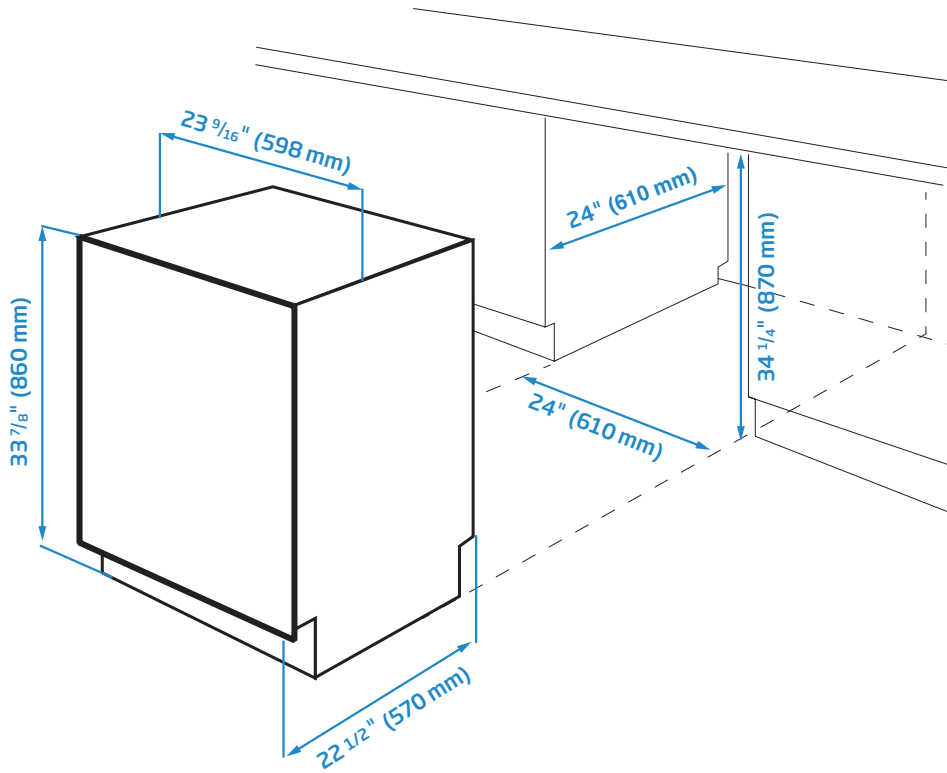

24" Tall Tub, Top Control Dishwasher

DDT28430XP

NOTE TO THE INSTALLER: All height, width, and depth dimensions are shown in inches (as well as metric). Beko U.S., Inc. reserves the absolute and unrestricted right to change product materials and specifications, at any time, without notice. Please visit our website, www.BekoAppliances.com, or call 888.352.2356 to verify the latest specifications with final dimensional data and other details prior to installation and making a cutout. Applicable product limited warranty information may be found in accompanying product materials, or you may contact your account manager for further details. Proper installation is the responsibility of the installer. Product failure due to improper installation is not covered under the Limited Warranty.