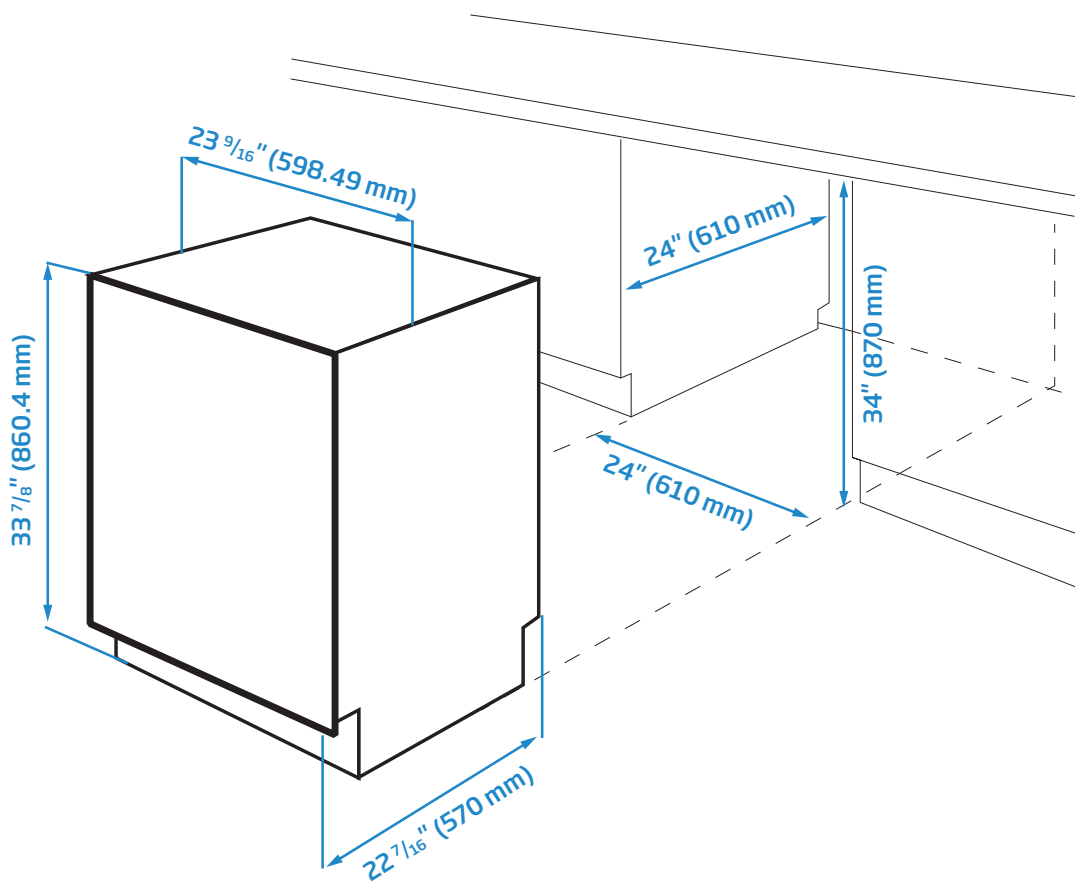

Top Control, Pocket Handle Dishwasher, 6 Programs, 45 dBA

DDT36430XIH

CEE Tier 1

KEY FEATURES

- SilentTech: 45 dBA
- LED Spot (Light Indicator on Floor)
- Height-adjustable Upper Rack
- 14 Place Settings
- 4 Functions
- 6 Programs
- Easy Installation
- Concealed Heating Element
- Adjustable Feet and Self-adjusting Hinge

GENERAL	
Control Type	Electronic Touch Control & Direct Access
Position	Top Control
Finish	Fingerprint-free Stainless Steel
MAIN FEATURES	
Loading Capacity (Place Settings)	14
Tube Material	Stainless Steel
Inner Door Material	Stainless Steel
Turbidity Sensor	Yes
DMSF Overflow Protection	Yes
Dirt Sensor	Yes
Delay Timer	Yes
Drying System	Active Ventilation
ProSmart Inverter Motor	Yes
SilentTech	45 dBA
All-In-1 Tablet	Yes
Interior High Loop with Air Gap	Yes
Detergent Dispenser Type	Sliding Lid
FUNCTIONS	
1/2 Load Function	Yes
Sanitize Function	Yes
Steam Gloss Function	Yes
Fast Function	Yes
PROGRAMS	
Number of Programs	6
Heavy Plus	Yes
Normal	Yes
Express	Yes
Quick & Shine	Yes
Delicate	Yes
Rinse & Hold	Yes
DISPLAY	
Rinse Aid Indicator	Yes
LED Spot (Light Indicator On Floor)	Yes
Overflow Safety	Yes
Water Leakage Indicator	Yes
Watertap Indicator	Yes
RACK SYSTEM	
Easy Fold Lower Rack Folding Tines	4
Cutlery Basket	Standard, Full-size
Telescopic Rail	Yes
Upper Rack (Inset Shelves)	2
Easy Fold Upper Rack Folding Tines	4
Height-adjustable Upper Rack	Yes, 3 Positions When Loaded
Nylon Coated Racks	Yes
ENVIRONMENTAL STANDARDS	
Energy Consumption	225 kWh/year
Water Consumption	2.32 – 5.6 gal./ cycle
DIMENSIONS	
Required Cutout Dimension H x W x D	34" x 24" x 24"
Product Dims H x W x D	33 7/8" x 23 9/16" x 22 7/16" (86.1 x 59.8 x 57 cm)
Packed H x W x D	35 1/4" x 25 9/16" x 26 3/8" (89.5 x 65 x 67 cm)
Product Weight	86.86 lbs. (39.4 kg)
Packed Weight	96.78 lbs. (43.9 kg)