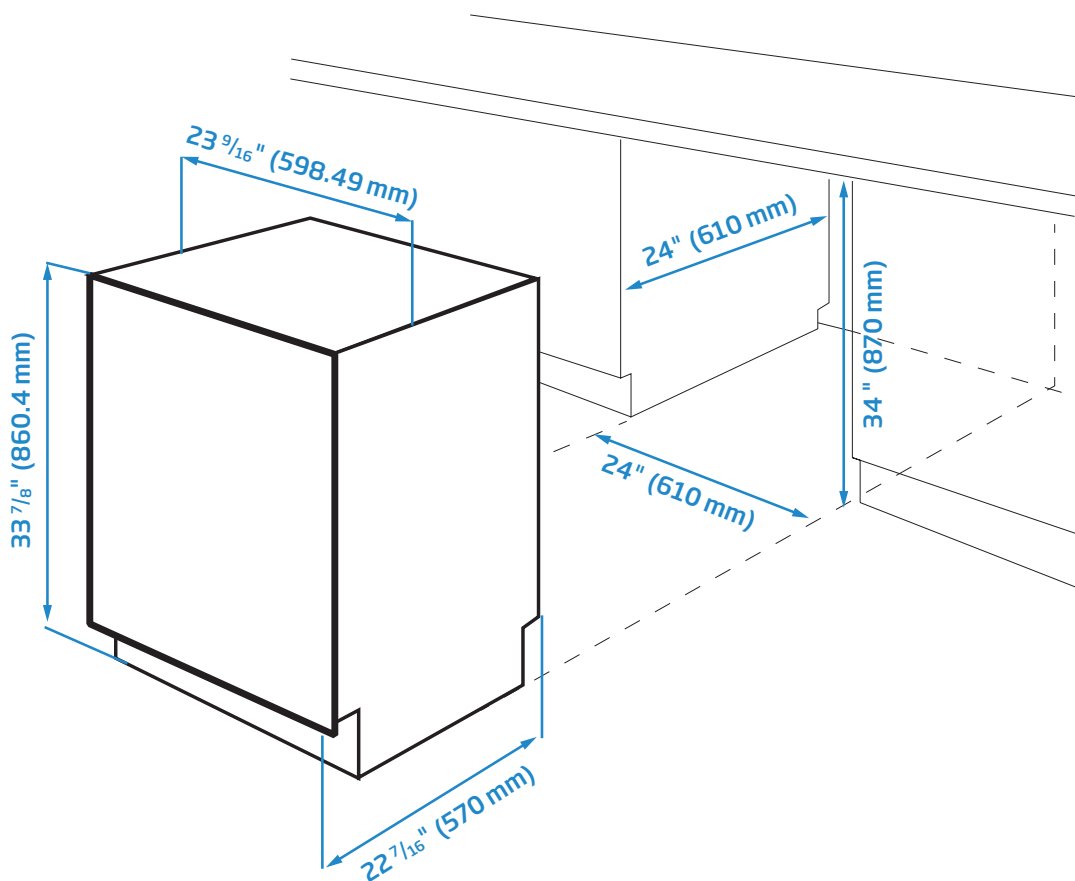

Top Control, Pro Handle Dishwasher, 6 Programs, 45 dBA

DDT36430X

CEE Tier 1

KEY FEATURES

- SilentTech: 45 dBA
- LED Spot (Light Indicator on Floor)
- Height-adjustable Upper Rack
- 14 Place Settings
- 4 Functions
- 6 Programs
- Easy Installation
- Concealed Heating Element
- Adjustable Feet and Self-adjusting Hinge

GENERAL	
Control Type	Electronic Touch Control & Direct Access
Position	Top Control
Finish	Fingerprint-free Stainless Steel
MAIN FEATURES	
Loading Capacity (Place Settings)	14
Tub Material	Stainless Steel
Inner Door Material	Stainless Steel
DMSF Overflow Protection	Yes
Turbidity Sensor	Yes
Delay Timer	Yes
Drying System	Active Ventilation
Dirt Sensor	Yes
ProSmart Inverter Motor	Yes
SilentTech	45 dBA
All-In-1 Tablet	Yes
Interior High Loop with Air Gap	Yes
Detergent Dispenser Type	Sliding Lid
FUNCTIONS	
1/2 Load Function	Yes
Sanitize Function	Yes
Steam Gloss Function	Yes
Fast Function	Yes
PROGRAMS	
Number of Programs	6
Heavy +	Yes
Normal	Yes
Express	Yes
Quick & Shine	Yes
Glass Care	Yes
Rinse & Hold	Yes
DISPLAY	
Water Leakage Indicator	Yes
Waternap Indicator	Yes
Rinse Aid Indicator	Yes
Overflow Safety	Yes
LED Spot (Light Indicator On Floor)	Yes
RACK SYSTEM	
Easy Fold Lower Rack Folding Tines	4
Cutlery Basket	Standard, Full-size
Upper Rack (Inset Shelves)	2
Easy Fold Upper Rack Folding Tines	4
Height-adjustable Upper Rack	Yes, 3 Positions When Loaded
Nylon Coated Racks	Yes
ENVIRONMENTAL STANDARDS	
Energy Consumption	255 kWh/year
Water Consumption	2.32 – 5.6 gal./ cycle
DIMENSIONS	
Required Cutout Dimension H x W x D	34" x 24" x 24"
Product Dims H x W x D	33 7/8" x 23 9/16" x 22 7/16" (86.1x59.8x57 cm)
Packed H x W x D	35 1/4" x 25 9/16" x 26 3/8" (89.5x65x67 cm)
Product Weight	90.39 lbs. (41 kg)
Packed Weight	100.31 lbs. (45.5 kg)