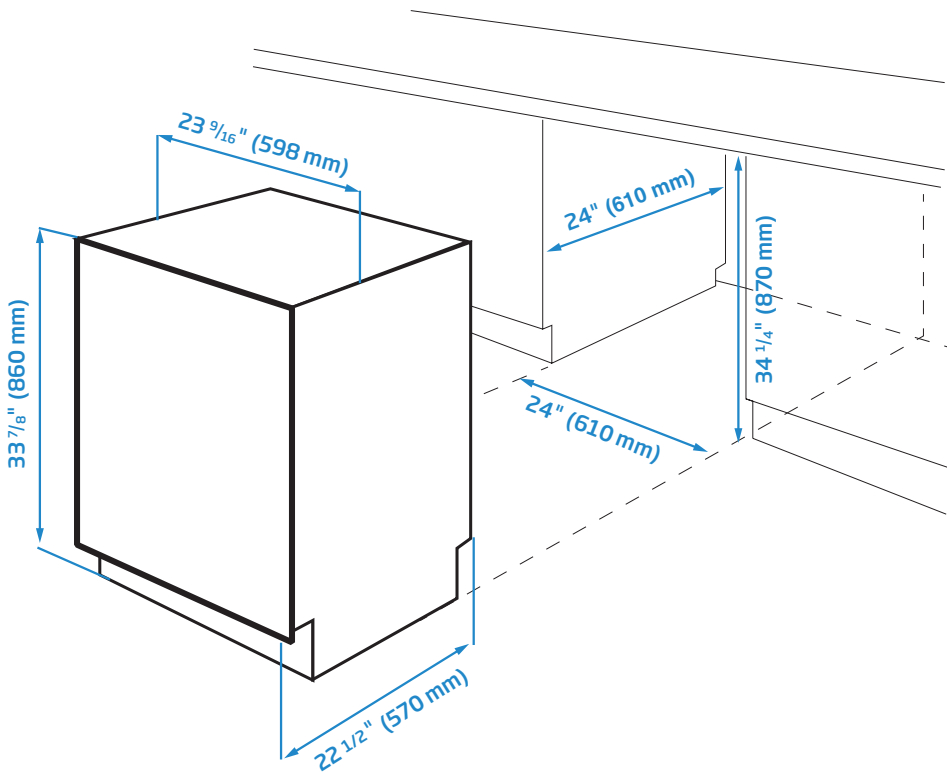

# 24" Tall Tub, Top Control Dishwasher

DIT29430

## KEY FEATURES

- 14 Place Settings
- 9 programs
- 40 dBA Silence Level
- IonGuard
- Aquaflex

GENERAL	
Control Type	Electronic
Position	Top Control
Finish	Panel Ready
MAIN FEATURES	
Loading Capacity (Place Settings)	14
Tub Material	Stainless Steel
Inner Door Material	Stainless Steel
Inner Illumination	Yes
Water Softener	Yes
DMSF Overflow Protection	Yes
Delay Timer Up to 1-24 Hour	Yes
Drying System	Closed Fan
ProSmart Inverter Motor	Yes
Turbidity Sensor	Yes
IonGuard	Yes
SilentTech	40 dBA
Interior High Loop with Air Gap	Yes
FUNCTIONS	
Auto Tablet Function	Yes
InnerClean	Yes
Half Load Function	Yes
Sanitize Function	Yes
SteamGloss Function	Yes
PROGRAMS	
Number of Programs	9
Heavy	Yes
Auto Program	Yes
AquaFlex	Yes
Normal	Yes
Express	Yes
Rinse & Hold	Yes
DISPLAY	
Program Sequence	Digital Display
Rinse Aid Indicator Display	Yes
Rinse Aid Indicator	Electronic
Salt Indicator Display	Yes
LED Spot (Light Indicator On Floor)	Yes
RACK SYSTEM	
Easy Fold Lower Rack Folding Tines	Yes
Lower Rack Embossed Stainless Handle	Yes
Cutlery Basket	Sliding
Upper Rack (Inset Shelves)	4
Easy Fold Upper Rack Folding Tines	Yes
Adjustable Upper Rack	Loaded
Multipurpose Removable 3rd Rack	Yes
Nylon Coated Racks	Yes
ENVIRONMENTAL STANDARDS	
Energy Consumption	256 kWh/year
Water Consumption	2.4 – 4.7 gal./cycle
DIMENSIONS	
H x W x D, in.	33 <sup>7</sup> / <sub>8</sub> " x 23 <sup>9</sup> / <sub>16</sub> " x 22 <sup>1</sup> / <sub>2</sub> "
H x W x D, cm	86.1 x 59.8 x 57
Product Weight	98 lbs. (45 kg)