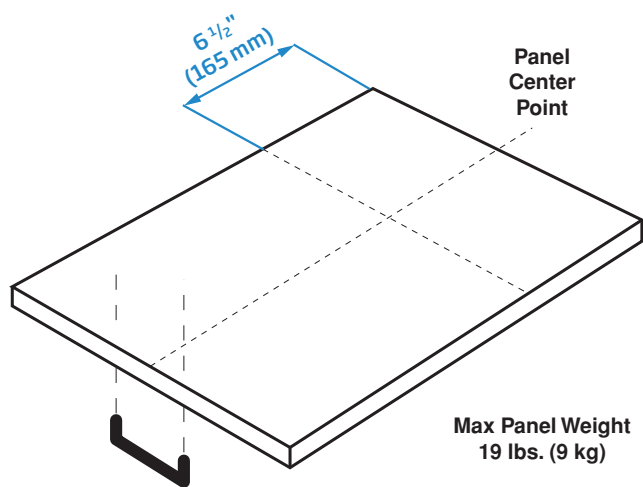

**Panel Ready Recommended Door Panel Size and Thickness:**

DIMENSIONS (DDS25841X)	
H x W x D	32 <sup>13</sup> / <sub>64</sub> " x 17 <sup>5</sup> / <sub>8</sub> " x 22 <sup>7</sup> / <sub>16</sub> " (81.8x44.8x57 cm)
Packed H x W x D	33 <sup>13</sup> / <sub>16</sub> " x 19 <sup>7</sup> / <sub>16</sub> " x 26" (85.9x49.4x66.1 cm)
Product Weight	74.95 lbs. (34 kg)
Packed Weight	80.46 lbs. (36.5 kg)

DIMENSIONS (DIS25841)	
H x W x D	32 <sup>13</sup> / <sub>64</sub> " x 17 <sup>5</sup> / <sub>8</sub> " x 21 <sup>5</sup> / <sub>8</sub> " (81.8x44.8x55 cm)
Packed H x W x D	33 <sup>13</sup> / <sub>16</sub> " x 19 <sup>7</sup> / <sub>16</sub> " x 26" (85.9x49.4x66 cm)
Product Weight	66.35 lbs. (30.1 kg)
Packed Weight	71.87 lbs. (32.6 kg)