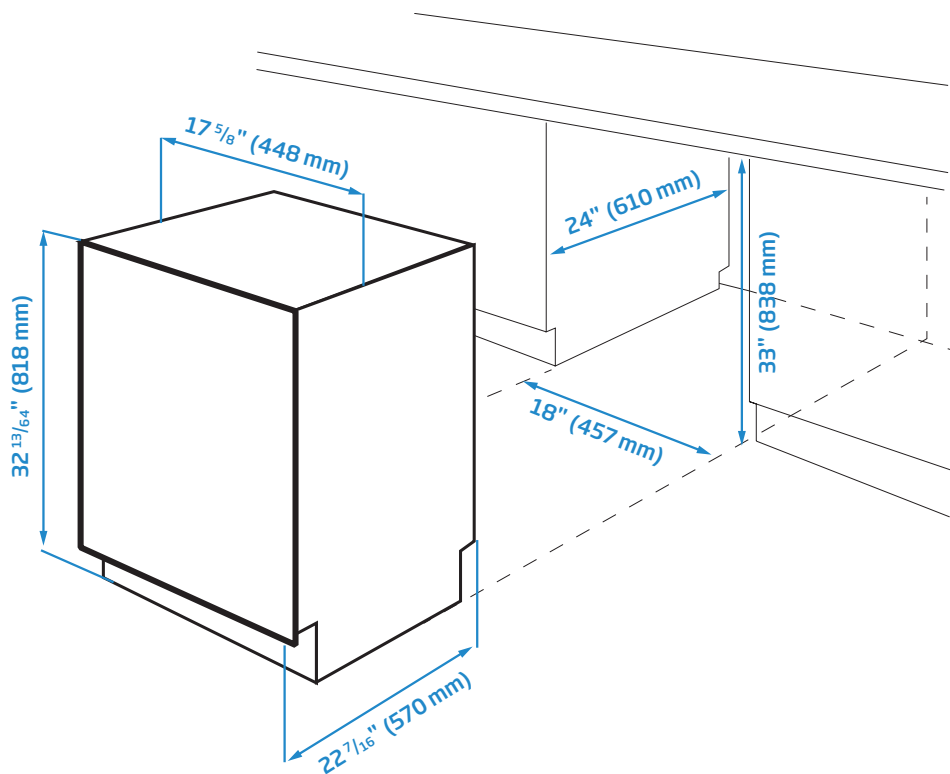

**Panel Ready Recommended Door Panel Size and Thickness:**

DIMENSIONS (DDS25841X)	
H x W x D	32 <sup>13</sup> / <sub>64</sub> " x 17 <sup>5</sup> / <sub>8</sub> " x 22 <sup>7</sup> / <sub>16</sub> " (81.8x44.8x57 cm)
Packed H x W x D	33 <sup>13</sup> / <sub>16</sub> " x 19 <sup>7</sup> / <sub>16</sub> " x 26" (85.9x49.4x66.1 cm)
Product Weight	74.95 lbs. (34 kg)
Packed Weight	80.46 lbs. (36.5 kg)

DIMENSIONS (DIS25841)	
H x W x D	32 <sup>13</sup> / <sub>64</sub> " x 17 <sup>5</sup> / <sub>8</sub> " x 21 <sup>5</sup> / <sub>8</sub> " (81.8x44.8x55 cm)
Packed H x W x D	33 <sup>13</sup> / <sub>16</sub> " x 19 <sup>7</sup> / <sub>16</sub> " x 26" (85.9x49.4x66 cm)
Product Weight	66.35 lbs. (30.1 kg)
Packed Weight	71.87 lbs. (32.6 kg)