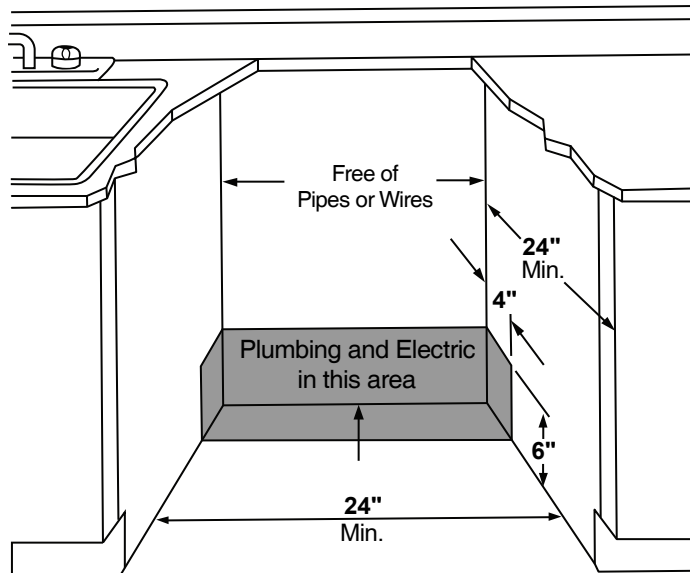

DIT39432

Top Control, Panel Ready Dishwasher, 9 Programs, 39 dBA

NOTE TO THE INSTALLER: All height, width, and depth dimensions are shown in inches (as well as metric). Beko U.S., Inc. reserves the absolute and unrestricted right to change product materials and specifications, at any time, without notice. Please visit our website, www.BekoAppliances.com, or call 888.352.2356 to verify the latest specifications with final dimensional data and other details prior to installation and making a cutout. Applicable product limited warranty information may be found in accompanying product materials, or you may contact your account manager for further details. Proper installation is the responsibility of the installer. Product failure due to improper installation is not covered under the Limited Warranty.