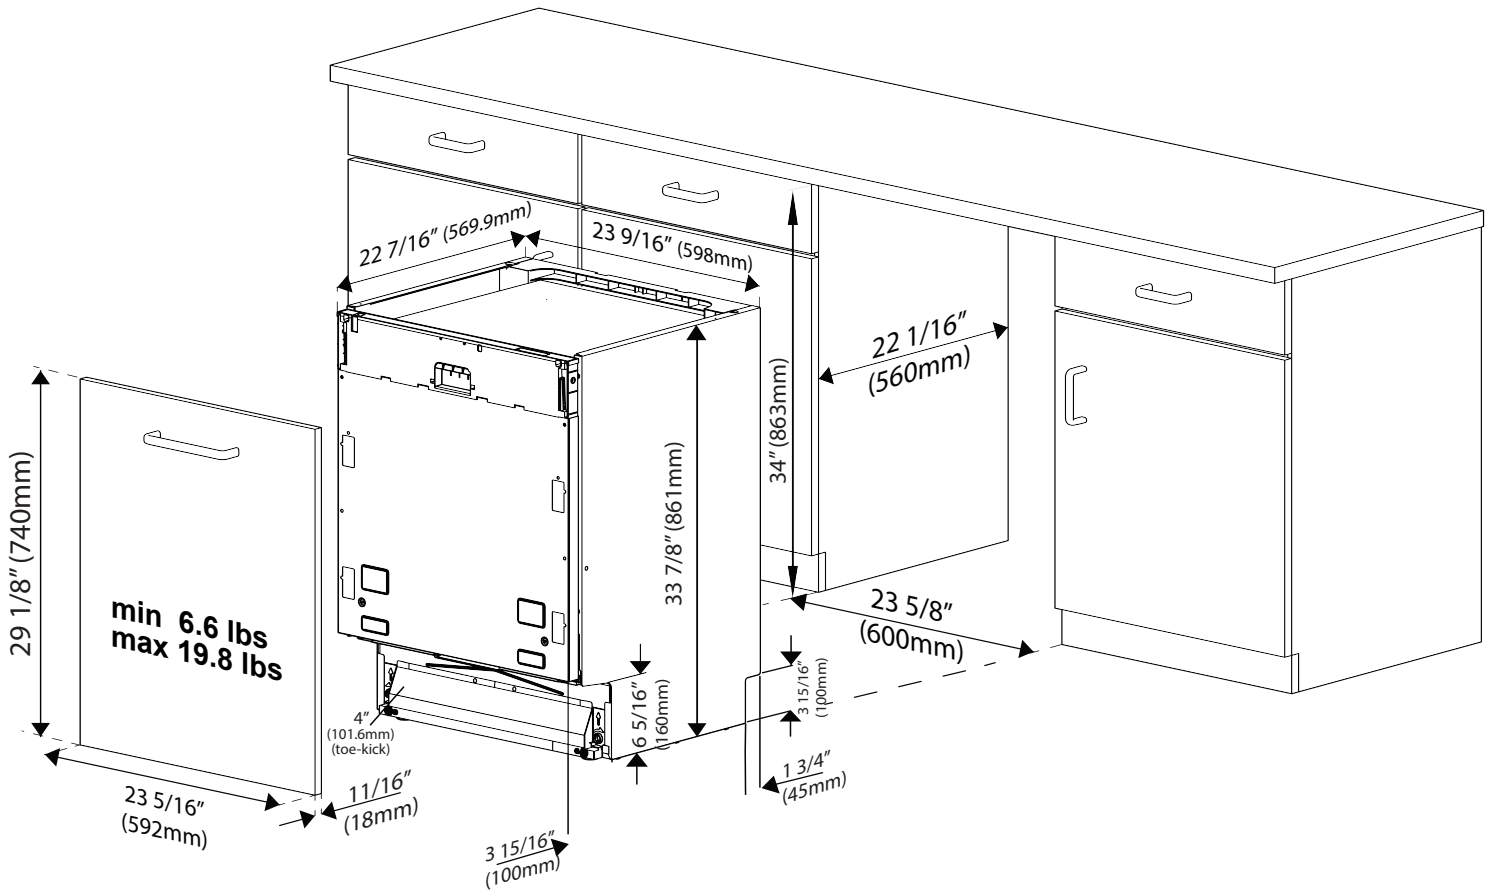

DIT39432

Top Control, Panel Ready Dishwasher, 9 Programs, 39 dBA

NOTE TO THE INSTALLER: All height, width, and depth dimensions are shown in inches (as well as metric). Beko U.S., Inc. reserves the absolute and unrestricted right to change product materials and specifications, at any time, without notice. Please visit our website, www.BekoAppliances.com, or call 888.352.2356 to verify the latest specifications with final dimensional data and other details prior to installation and making a cutout. Applicable product limited warranty information may be found in accompanying product materials, or you may contact your account manager for further details. Proper installation is the responsibility of the installer. Product failure due to improper installation is not covered under the Limited Warranty.