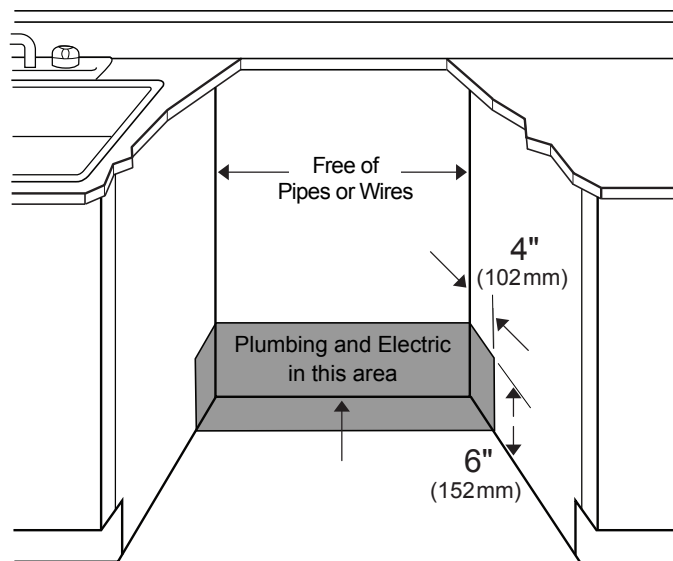

DUT25401W

Front Control, Pocket Handle Dishwasher, 5 Programs, 48 dBA

NOTE TO THE INSTALLER: All height, width, and depth dimensions are shown in inches (as well as metric). Beko U.S., Inc. reserves the absolute and unrestricted right to change product materials and specifications, at any time, without notice. Please visit our website, www.BekoAppliances.com, or call 888.352.2356 to verify the latest specifications with final dimensional data and other details prior to installation and making a cutout. Applicable product limited warranty information may be found in accompanying product materials, or you may contact your account manager for further details. Proper installation is the responsibility of the installer. Product failure due to improper installation is not covered under the Limited Warranty.