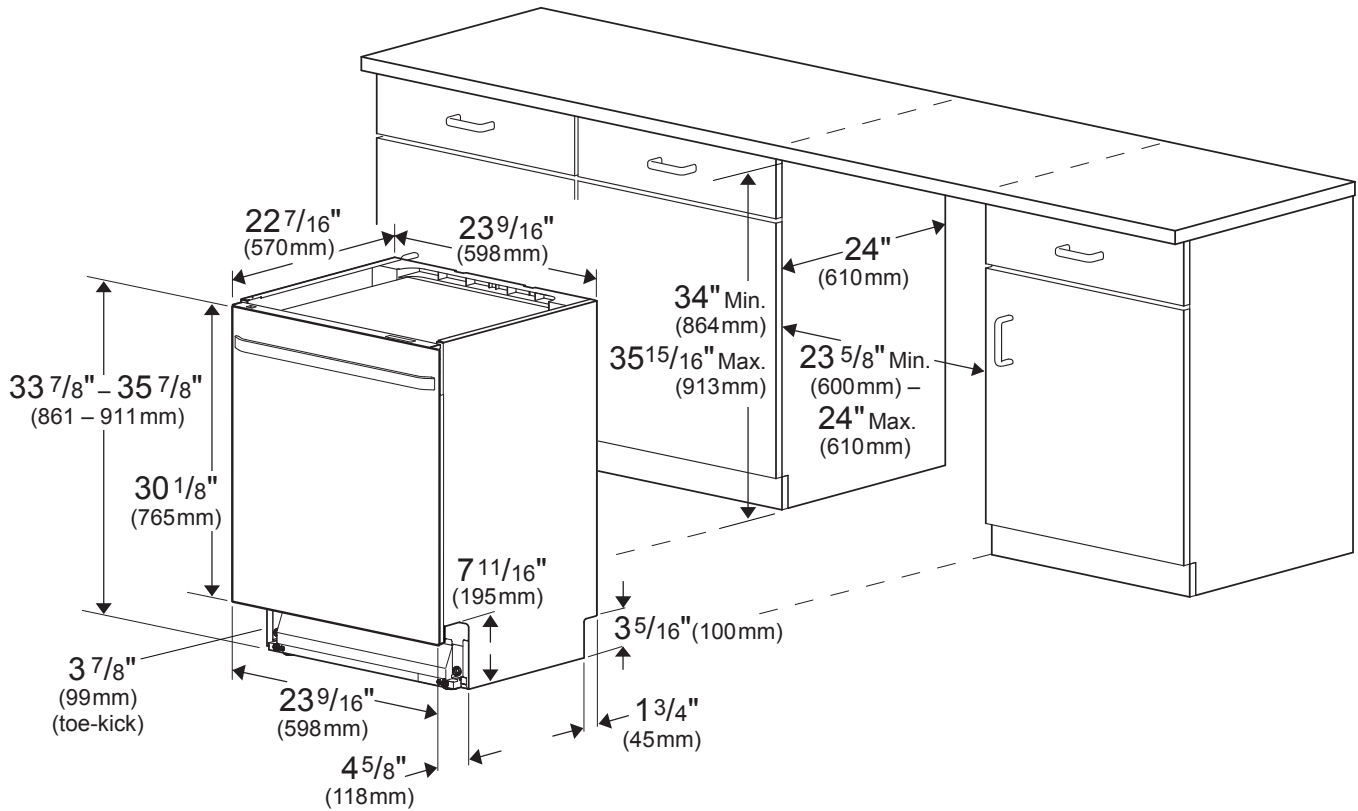

DUT25401W

Front Control, Pocket Handle Dishwasher, 5 Programs, 48 dBA

NOTE TO THE INSTALLER: All height, width, and depth dimensions are shown in inches (as well as metric). Beko U.S., Inc. reserves the absolute and unrestricted right to change product materials and specifications, at any time, without notice. Please visit our website, www.BekoAppliances.com, or call 888.352.2356 to verify the latest specifications with final dimensional data and other details prior to installation and making a cutout. Applicable product limited warranty information may be found in accompanying product materials, or you may contact your account manager for further details. Proper installation is the responsibility of the installer. Product failure due to improper installation is not covered under the Limited Warranty.