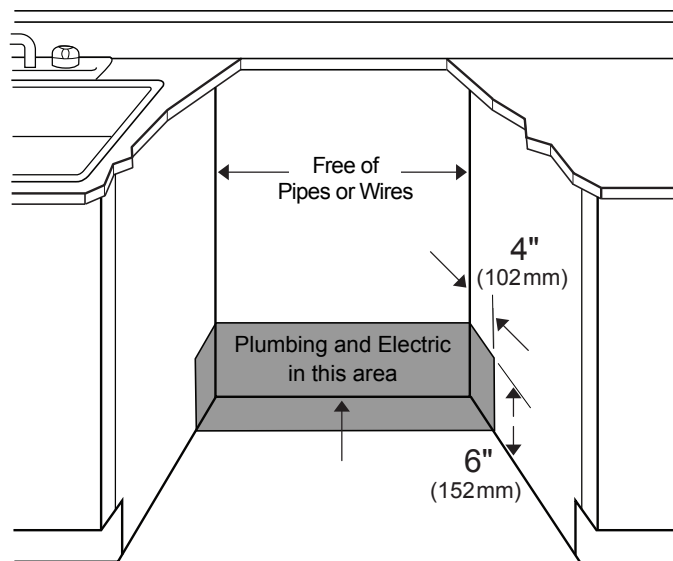

DUT25401B

Front Control, Pocket Handle Dishwasher, 5 Programs, 48 dBA

NOTE TO THE INSTALLER: All height, width, and depth dimensions are shown in inches (as well as metric). Beko U.S., Inc. reserves the absolute and unrestricted right to change product materials and specifications, at any time, without notice. Please visit our website, www.BekoAppliances.com, or call 888.352.2356 to verify the latest specifications with final dimensional data and other details prior to installation and making a cutout. Applicable product limited warranty information may be found in accompanying product materials, or you may contact your account manager for further details. Proper installation is the responsibility of the installer. Product failure due to improper installation is not covered under the Limited Warranty.