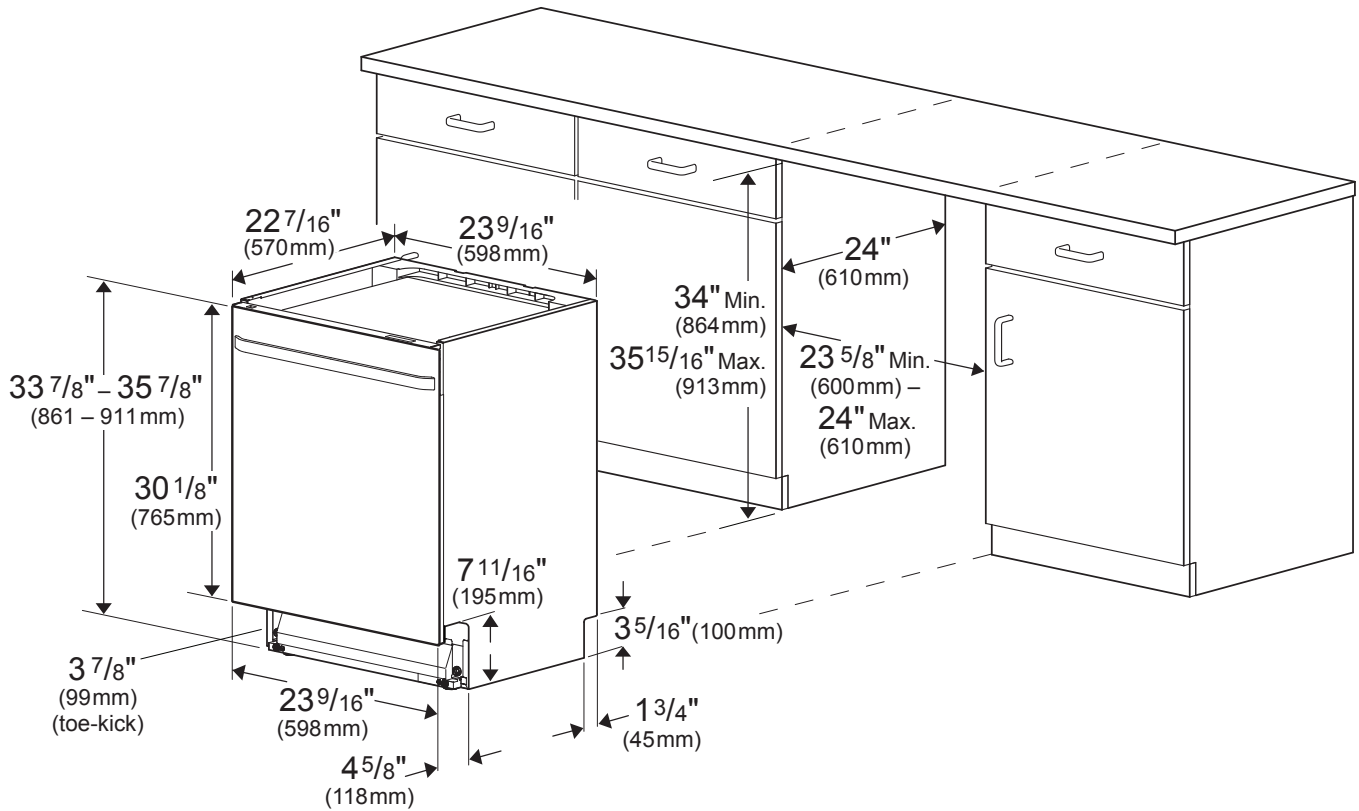

DUT25401B

Front Control, Pocket Handle Dishwasher, 5 Programs, 48 dBA

NOTE TO THE INSTALLER: All height, width, and depth dimensions are shown in inches (as well as metric). Beko U.S., Inc. reserves the absolute and unrestricted right to change product materials and specifications, at any time, without notice. Please visit our website, www.BekoAppliances.com, or call 888.352.2356 to verify the latest specifications with final dimensional data and other details prior to installation and making a cutout. Applicable product limited warranty information may be found in accompanying product materials, or you may contact your account manager for further details. Proper installation is the responsibility of the installer. Product failure due to improper installation is not covered under the Limited Warranty.