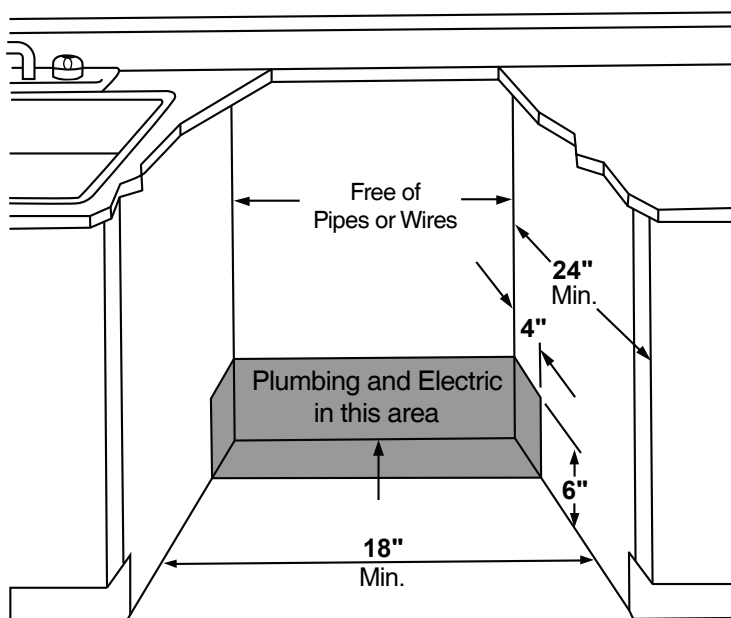

DIS25842

18" Panel Ready, Top Control Dishwasher, 5 Programs, 48 dBA

NOTE TO THE INSTALLER: All height, width, and depth dimensions are shown in inches (as well as metric). Beko U.S., Inc. reserves the absolute and unrestricted right to change product materials and specifications, at any time, without notice. Please visit our website, www.BekoAppliances.com, or call 888.352.2356 to verify the latest specifications with final dimensional data and other details prior to installation and making a cutout. Applicable product limited warranty information may be found in accompanying product materials, or you may contact your account manager for further details. Proper installation is the responsibility of the installer. Product failure due to improper installation is not covered under the Limited Warranty.