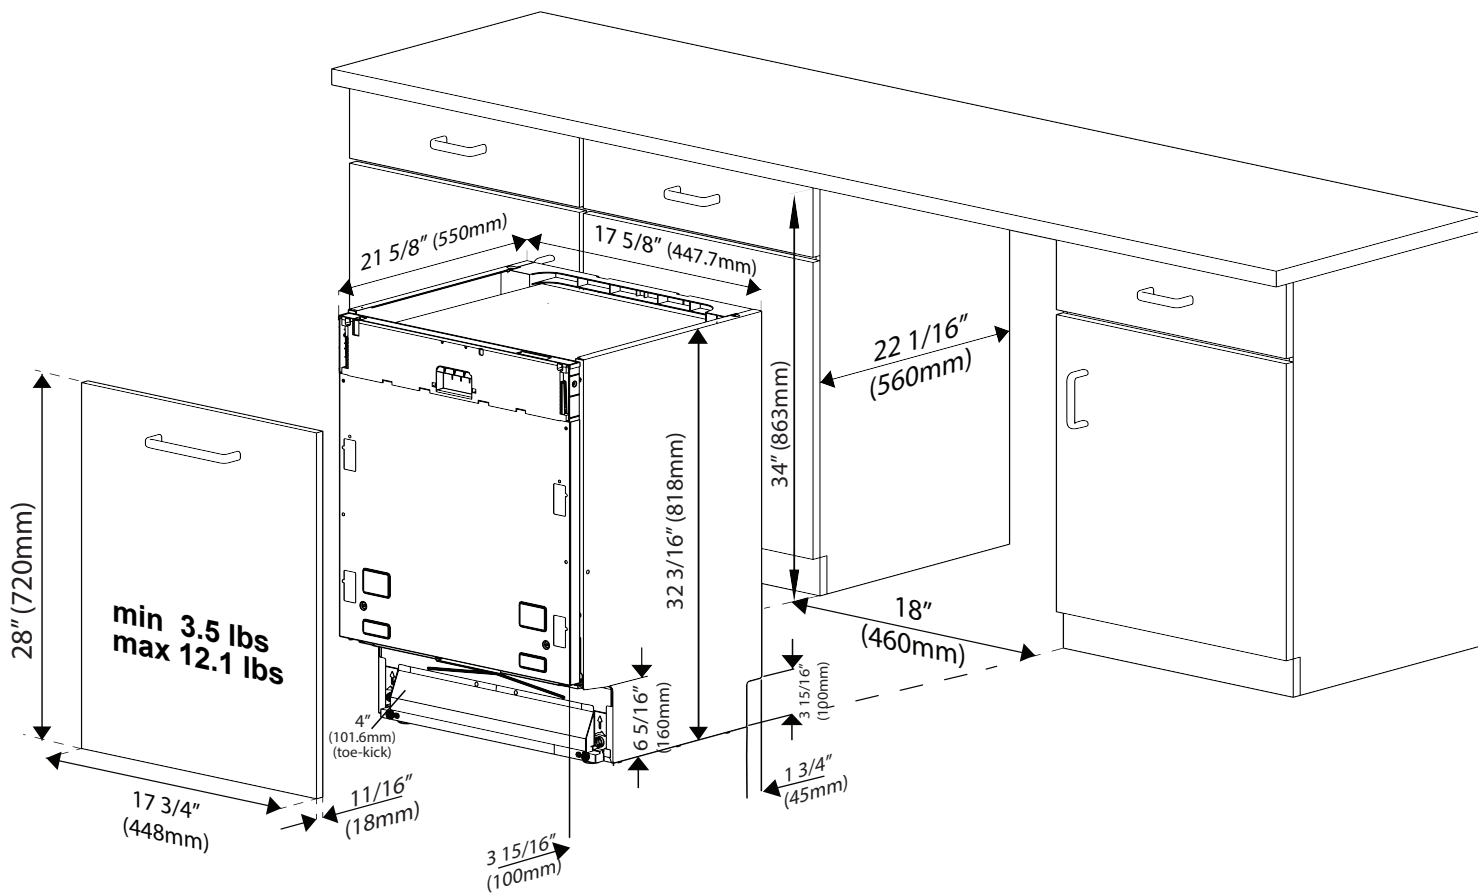

DIS25842

18" Panel Ready, Top Control Dishwasher, 5 Programs, 48 dBA

NOTE TO THE INSTALLER: All height, width, and depth dimensions are shown in inches (as well as metric). Beko U.S., Inc. reserves the absolute and unrestricted right to change product materials and specifications, at any time, without notice. Please visit our website, www.BekoAppliances.com, or call 888.352.2356 to verify the latest specifications with final dimensional data and other details prior to installation and making a cutout. Applicable product limited warranty information may be found in accompanying product materials, or you may contact your account manager for further details. Proper installation is the responsibility of the installer. Product failure due to improper installation is not covered under the Limited Warranty.