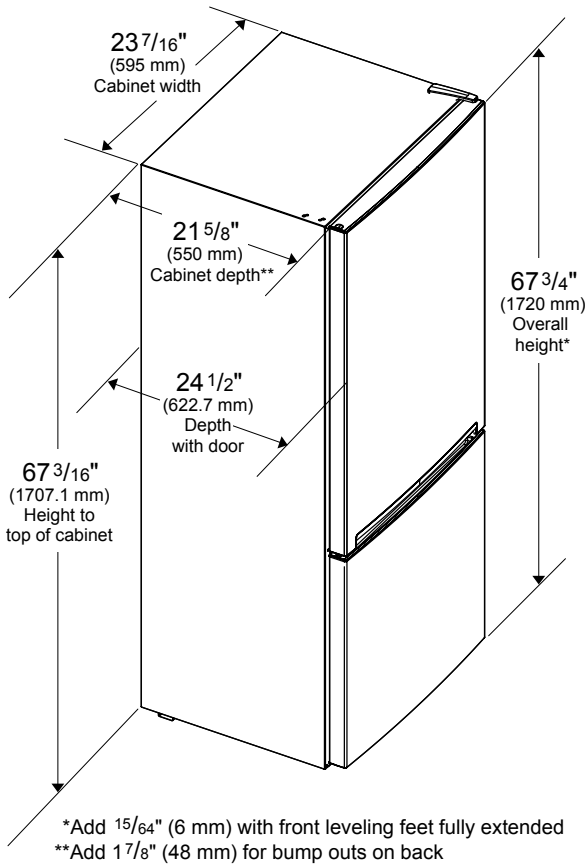

BFBF2414SS

24" Bottom Freezer Refrigerator