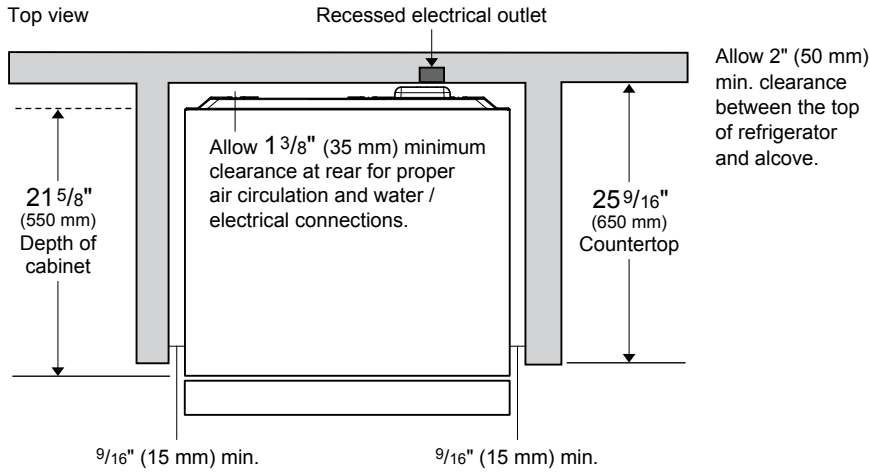

BFBF2414SS

24" Bottom Freezer Refrigerator

NOTE TO THE INSTALLER: All height, width, and depth dimensions are shown in inches (as well as metric). Beko U.S., Inc. reserves the absolute and unrestricted right to change product materials and specifications, at any time, without notice. Please visit our website, www.BekoAppliances.com, or call 888.352.2356 to verify the latest specifications with final dimensional data and other details prior to installation and making a cutout. Applicable product limited warranty information may be found in accompanying product materials, or you may contact your account manager for further details. Proper installation is the responsibility of the installer. Product failure due to improper installation is not covered under the Limited Warranty.