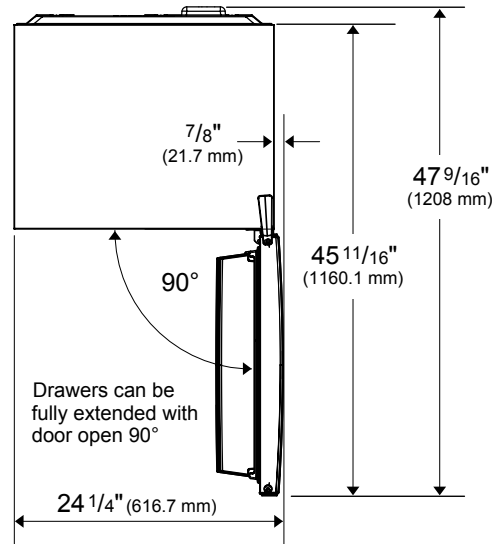

BFBF2414SS

24" Bottom Freezer Refrigerator