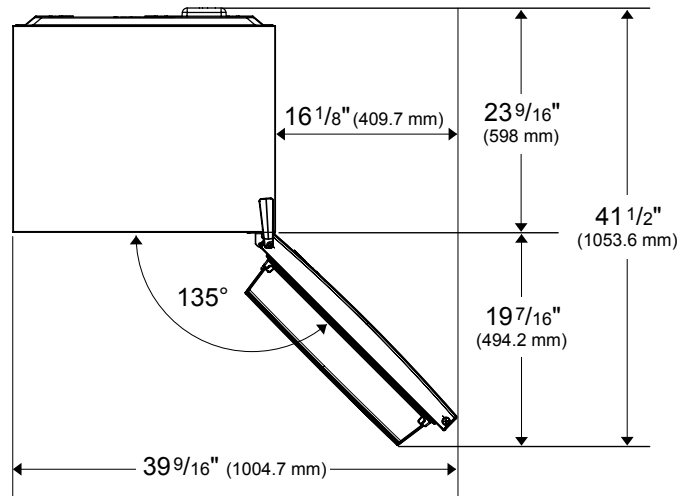

BFBF2414SS

24" Bottom Freezer Refrigerator