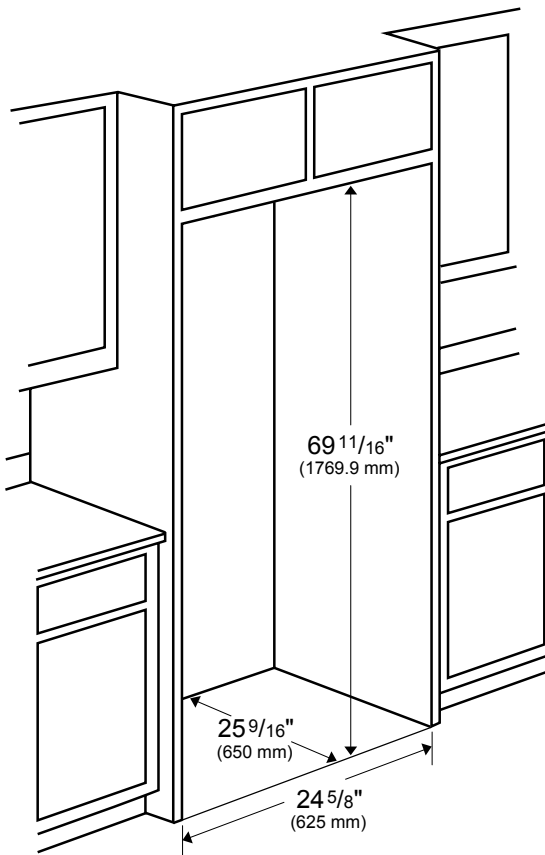

BFBF2414SS

24" Bottom Freezer Refrigerator

NOTE TO THE INSTALLER: All height, width, and depth dimensions are shown in inches (as well as metric). Beko U.S., Inc. reserves the absolute and unrestricted right to change product materials and specifications, at any time, without notice. Please visit our website, www.BekoAppliances.com, or call 888.352.2356 to verify the latest specifications with final dimensional data and other details prior to installation and making a cutout. Applicable product limited warranty information may be found in accompanying product materials, or you may contact your account manager for further details. Proper installation is the responsibility of the installer. Product failure due to improper installation is not covered under the Limited Warranty.