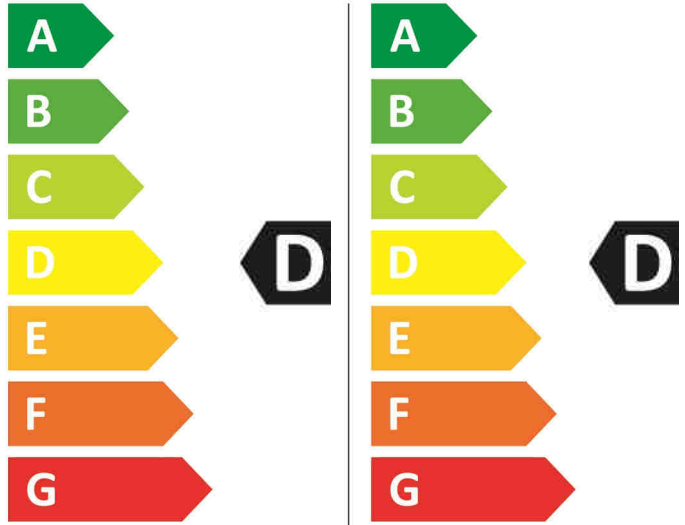

ENERG

beko

HTV7732XA01 7170245100

216 kWh/100

69 kWh/100

4,0 kg  7,0 kg

50 L  34 L

7:05  3:27

A**B**CDEFG

74 dB 
A**B**CD

2019/2014