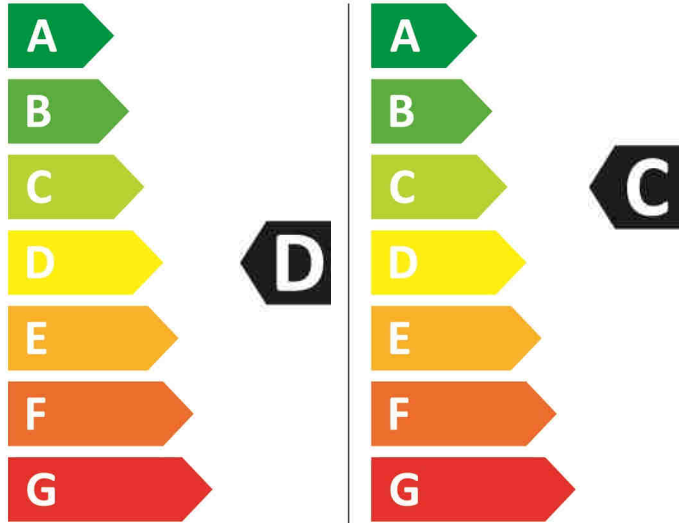

ENERG

beko

HTV8716XWST 7178588000

🚰 264 kWh/100

🚰 62 kWh/100

5,0 kg 8,0 kg

53 L 40 L

7:55 3:38