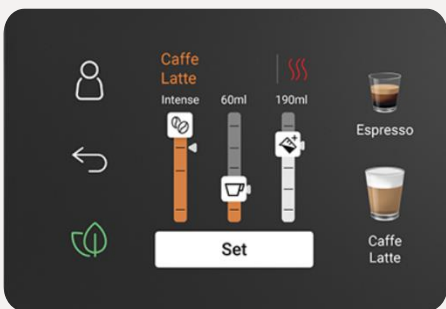

TempAdjust Technology

Adjusts brewing temperature from settings for precise control and optimal espresso brewing.