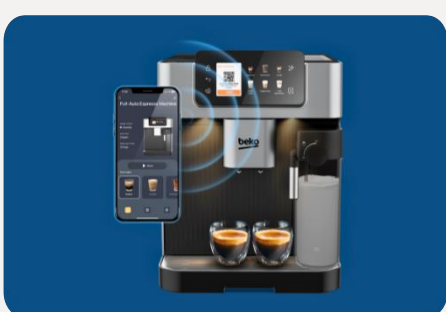

BrewConnect™

Fully control the machine with the HomeDirect Mobile App, which also includes over 30 coffee-related recipes and supports Voice Control through Amazon Alexa and Google Assistant.