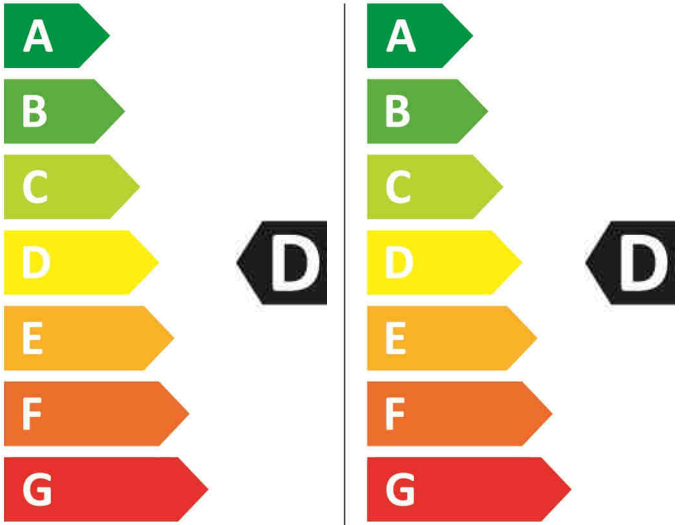

ENERG

beko

HTE 7736 XC0
7165143700

216 kWh/100

69 kWh/100

4,0 kg

7,0 kg

50 L