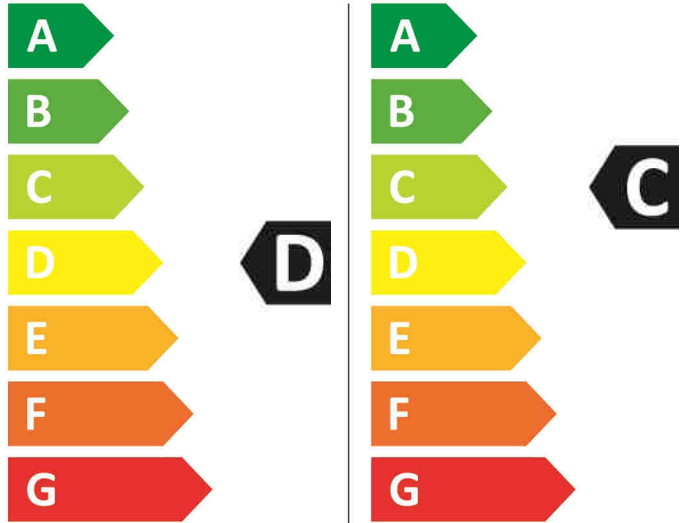

ENERG

beko

HTV 8736 XS0
7166043500

🚰 264 kWh/100

🚰 62 kWh/100

5,0 kg 8,0 kg

53 L 40 L

7:55 3:38