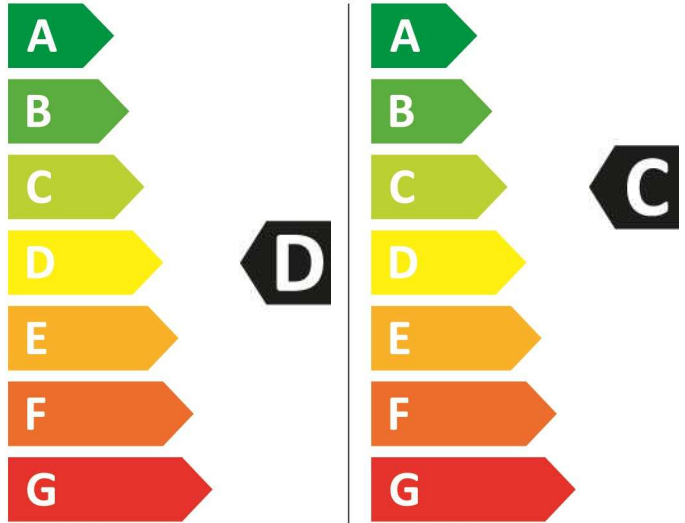

# ENERG

**beko**

HTX851436A-IT 7165146800

🚰 264 kWh/100

🚰 62 kWh/100

5,0 kg 8,0 kg

53 L 40 L

7:55 3:38