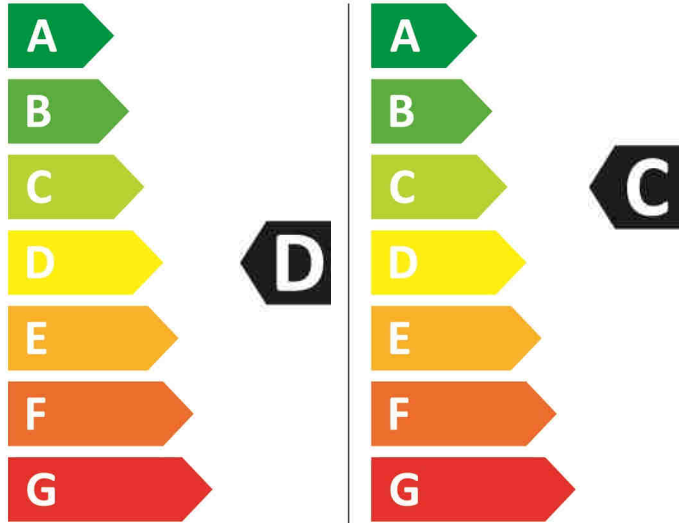

ENERG

beko

WDL854431W 7161549200

🚰 264 kWh/100

🚰 62 kWh/100

5,0 kg  8,0 kg

53 L  40 L

7:55  3:38