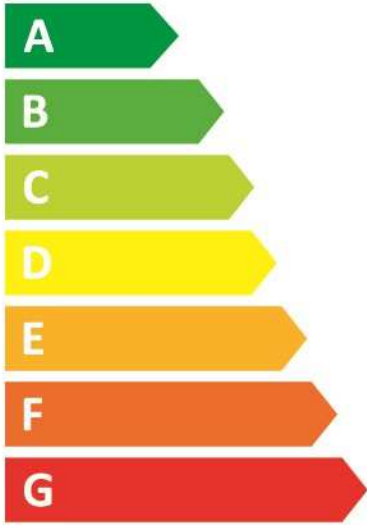

ENERG

beko

B3WFU57415WSPB 7002740010

A

44 kWh /

7,0 kg

3:27

44 L