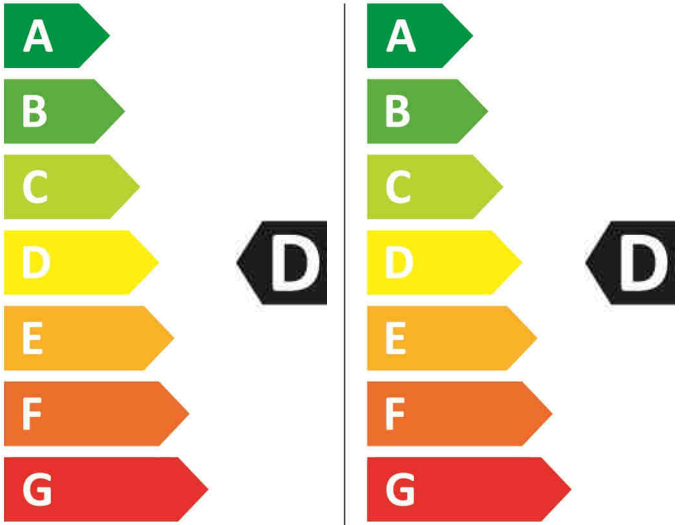

ENERG

beko

HTV7742XW
7165143600

216 kWh/100

69 kWh/100

4,0 kg

7,0 kg

50 L