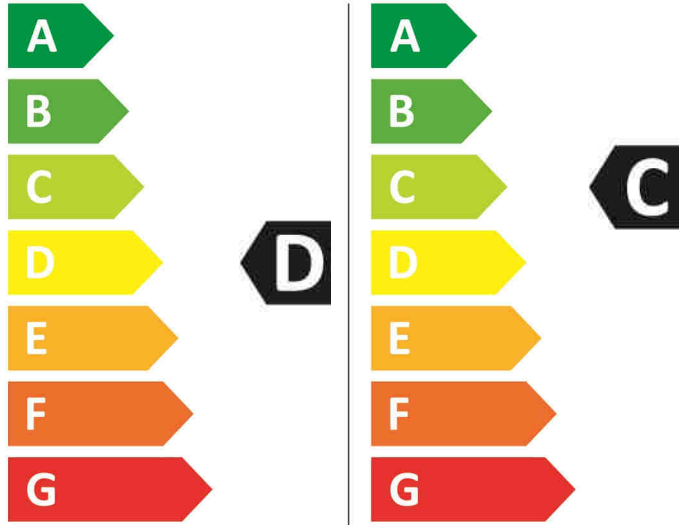

# ENERG

**beko**

HITV 8733 B0R 7162543800

🚰 264 kWh/100

🚰 62 kWh/100

5,0 kg 8,0 kg

53 L 40 L

7:55 3:38