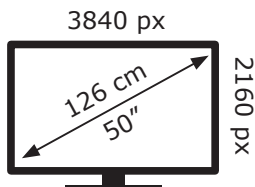

ENERGY

Beko

50 BHU 7800 HP8T00

64 kWh/1000h

ABCDEF**G**

82 kWh/1000h

2019/2013