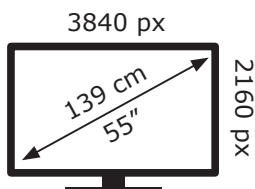

# ENERGY

**Beko**

55 BHQ 8500 HR5T00

**62** kWh/1000h

ABCDEF**G**

**112** kWh/1000h

2019/2013