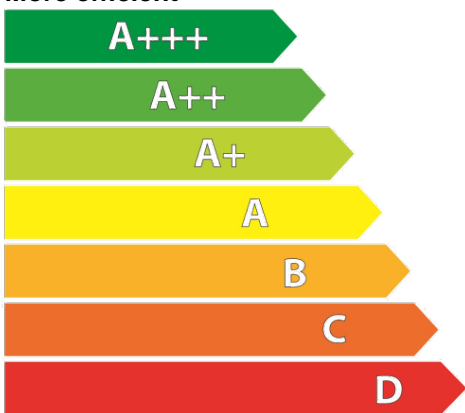

ENERGY

Small/Medium
Oven

Manufacturer

beko

Model

BBIS13300XMSE

More efficient

A+

Less efficient

Energy consumption, kWh

Heating function:

Conventional

0.95

Forced air conventional

0.69

(Based on standard load)