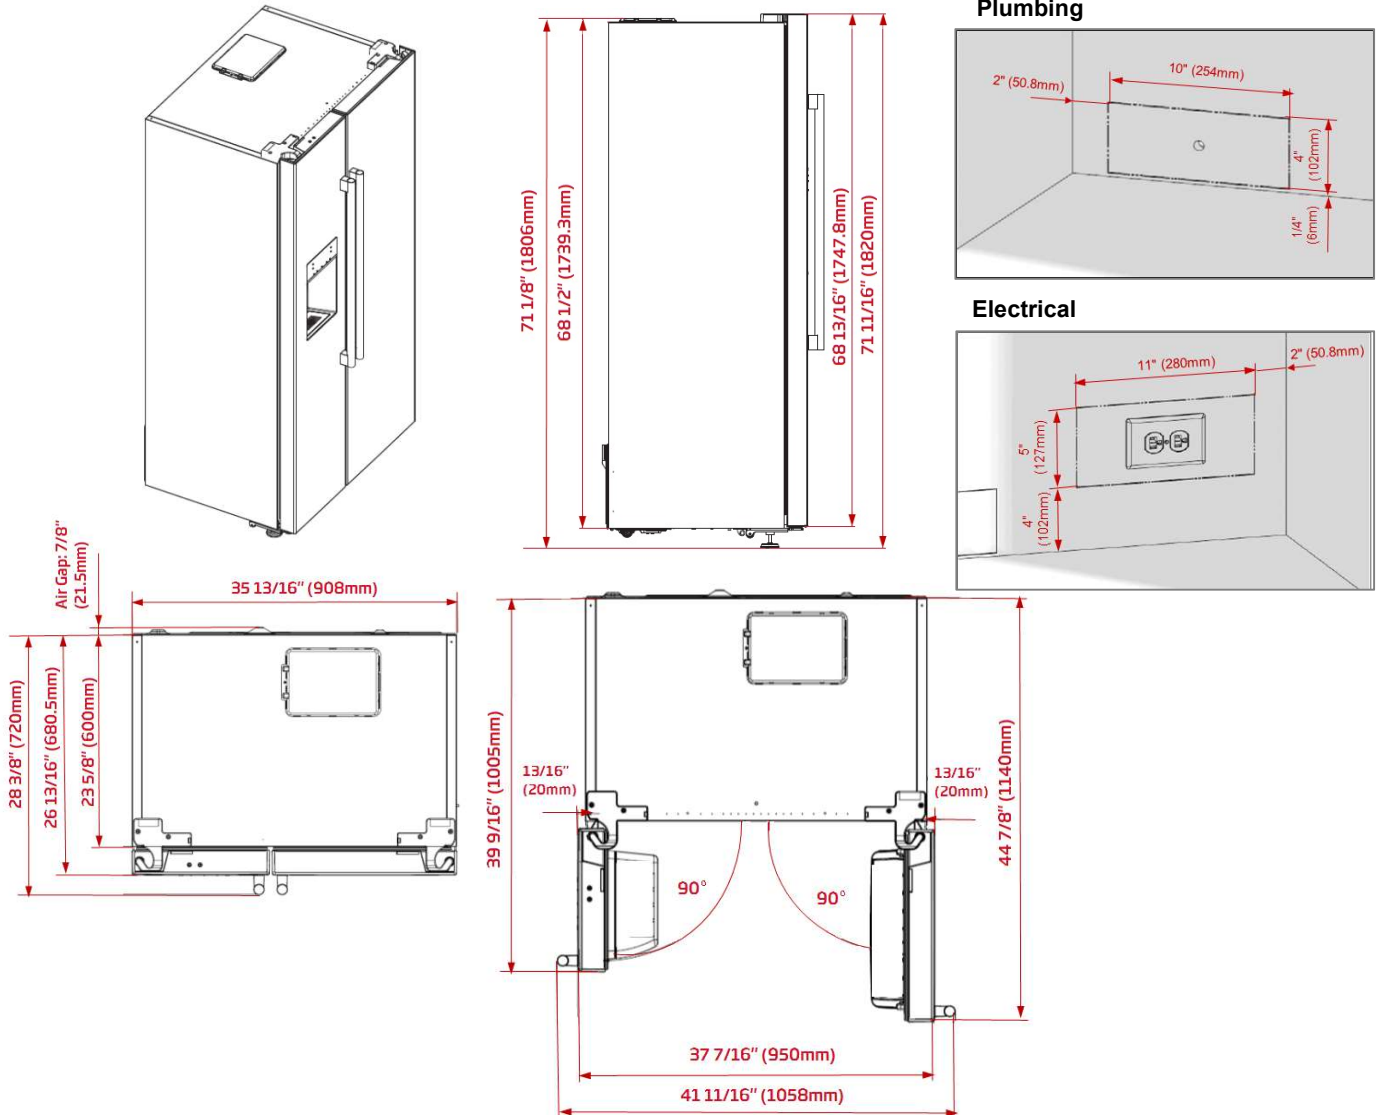

36 INCH COUNTER DEPTH SIDE-BY-SIDE REFRIGERATOR

BFSB3622SS

Dimensions and Installation

| | | |
|--------------------|---|-----------|
| Dimensions | Height to top of door, in. | 71 11/16" |
| | Height to top of hinge, in. | 71 11/16" |
| | Height to top of case, in. | 71 1/8" |
| | Case depth without door, in. | 23 5/8" |
| | Case depth less door handle, in. | 26 13/16" |
| | Case depth with door handle, in. | 28 3/8" |
| | Depth with fresh door open 90°, in. | 44 7/8" |
| Width, in. | Width, in. | 35 13/16" |
| | Width with door open 90° including door handle, in. | 41 11/16" |
| | Width with door open 90° including door handle, in. | 41 11/16" |
| Air Gap Clearances | Each Side, in. | 1/16" |
| | Top, in. | 5/16" |
| | Back, in. | 7/8" |