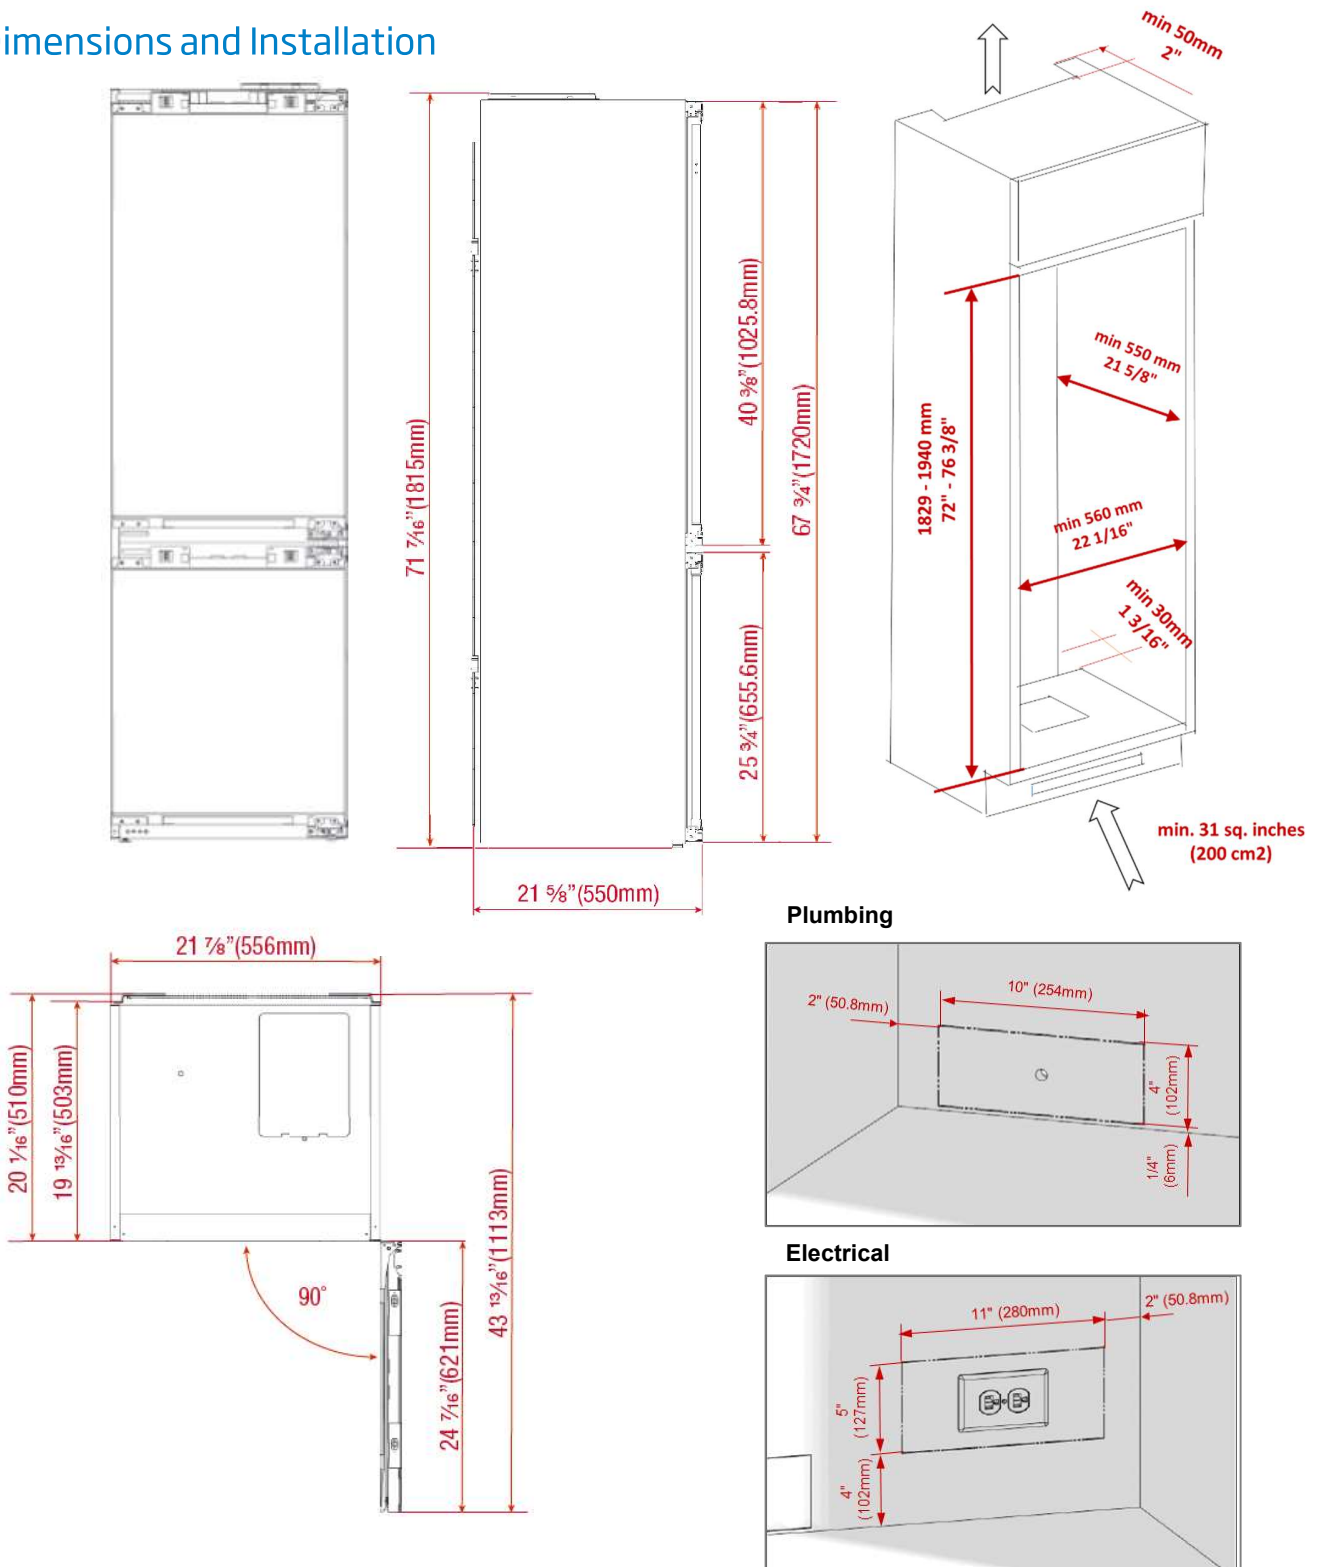

22 INCH BUILT-IN BOTTOM-FREEZER REFRIGERATOR

BBBF2410IM

Fridge Features

Neofrost dual cooling technology
ENERGY STAR® certified
Zone temperature adjustability
Inner digital display
Interior LED lighting
Field reversibility of doors
3D door adjustment

Freezer Features

Automatic ice maker
3 freezer drawers

Dimensions

H x W x D: 71 7/16" x 21 7/8" x 21 5/8"
Depth is without panel / without handles -
Panel Ready design
Order separate kitchen cabinet door from
your cabinet manufacturer

Automatic Ice Maker

Beko Automatic Ice Maker can generate 6 pounds of ice per day avoiding the need to fill old fashioned ice trays by hand.

3D Door Adjustment

Attaining perfect alignment is easy and fast with Beko's 3D door adjustment that allows the hinges to remain fixed to the door during the process.

22 INCH BUILT-IN BOTTOM-FREEZER REFRIGERATOR

BBBF2410IM

Dimensions and Installation

NOTE TO THE INSTALLER: All height, width and depth dimensions are shown in inches (as well as metric). Beko US Inc. reserves the absolute and unrestricted right to change product materials and specifications, at any time, without notice. Please visit our website www.blombergappliances.us or call 888 352 2356 to verify the latest specifications with final dimensional data and other details prior to installation and making a cutout. Applicable product limited warranty information may be found in accompanying product materials or you may contact your account manager for further details. Proper installation is the responsibility of the installer. Product failure due to improper installation is not covered under the Limited Warranty.