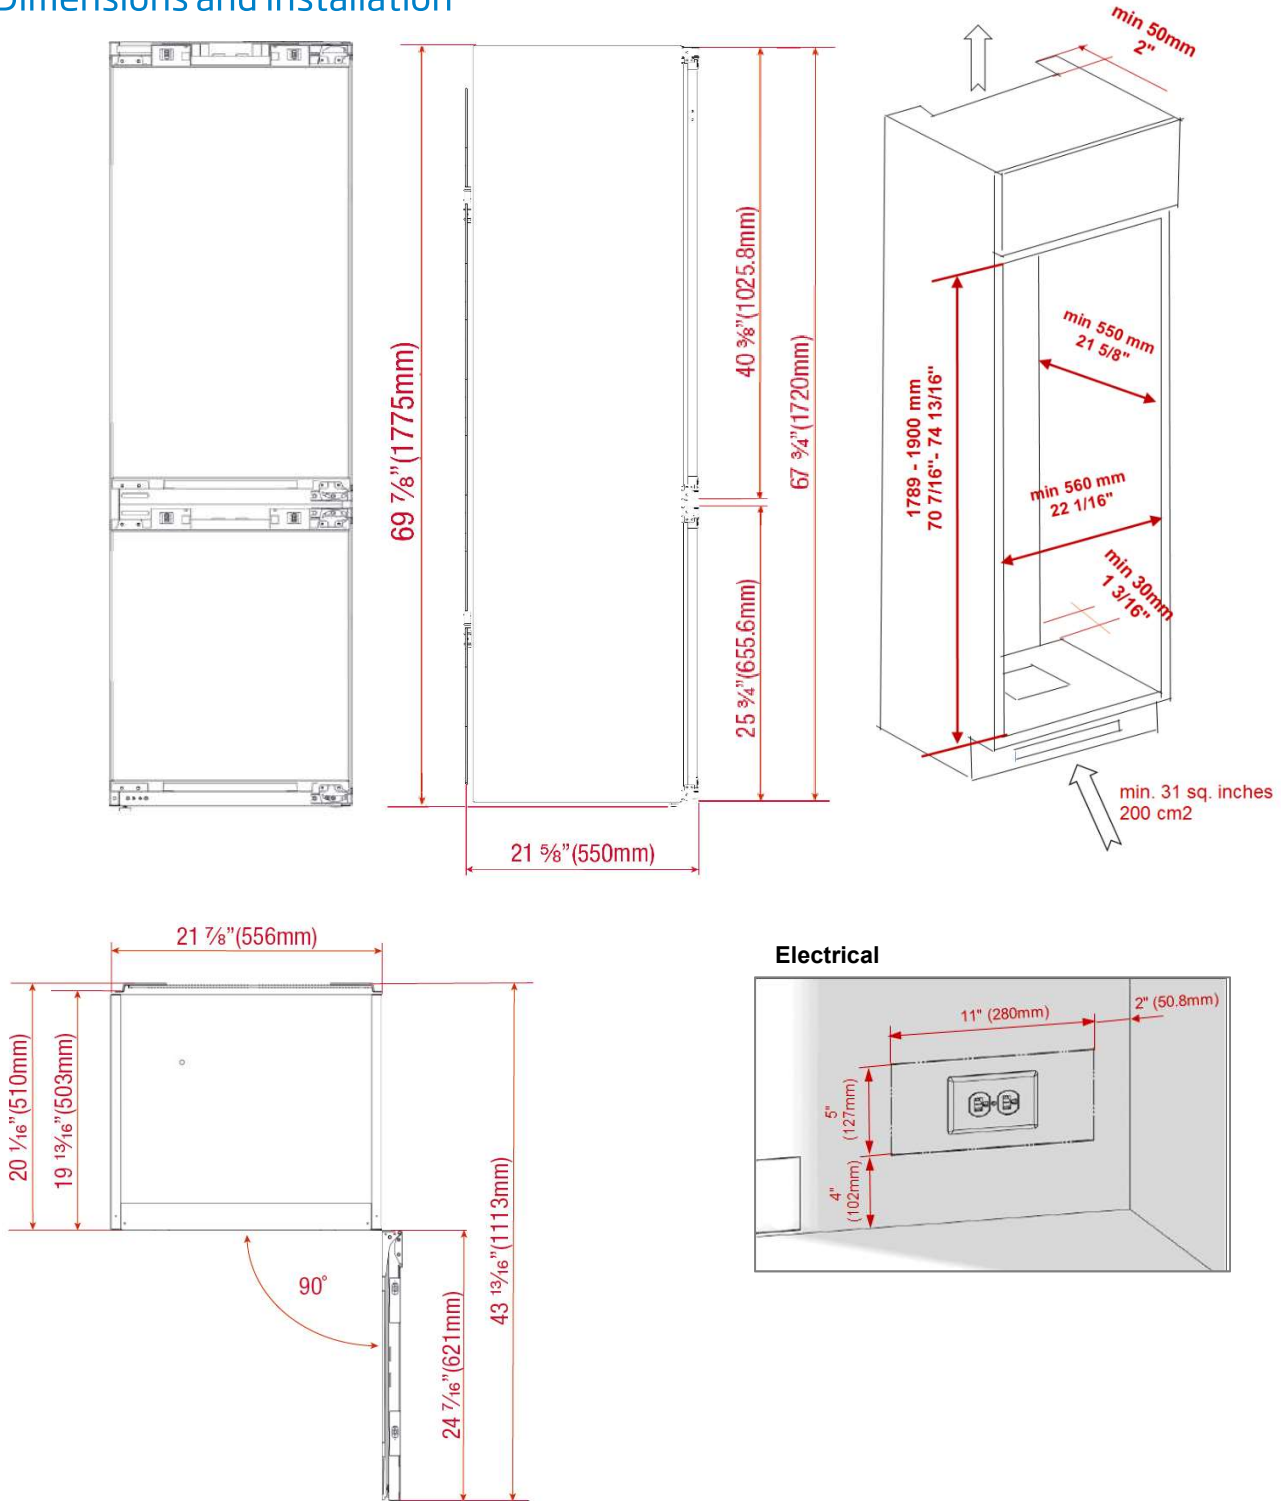

22 INCH BUILT-IN BOTTOM-FREEZER REFRIGERATOR

BBBF2410

Dimensions and Installation

NOTE TO THE INSTALLER: All height, width and depth dimensions are shown in inches (as well as metric). Beko US Inc. reserves the absolute and unrestricted right to change product materials and specifications, at any time, without notice. Please visit our website www.blombergappliances.us or call 888 352 2356 to verify the latest specifications with final dimensional data and other details prior to installation and making a cutout. Applicable product limited warranty information may be found in accompanying product materials or you may contact your account manager for further details. Proper installation is the responsibility of the installer. Product failure due to improper installation is not covered under the Limited Warranty.