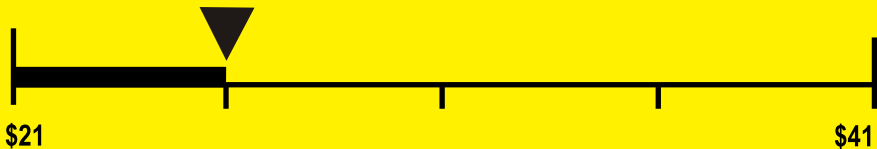

U.S. Government

Federal law prohibits removal of this label before consumer purchase

ENERGYGUIDE

Dishwasher
Capacity: Standard

Beko

Models

DDT28430*
DDT28430**
DIT28430
DUT28430*

Estimated Yearly Operating Cost (when used with an electric water heater)

$ 26

Cost Range of Similar Models

225 kWh

Estimated Yearly Electricity Use

$20

Estimated Yearly Operating Cost
(when used with a natural gas water heater)

Your cost will depend on your utility rates and use.

- Cost range based only on standard capacity models.
- Estimated energy cost is based on 4 wash loads a week, and a national average electricity cost of 12 cents per kWh and natural gas cost of $1.09 per therm.
- For more information, visit www.ftc.gov/energy.