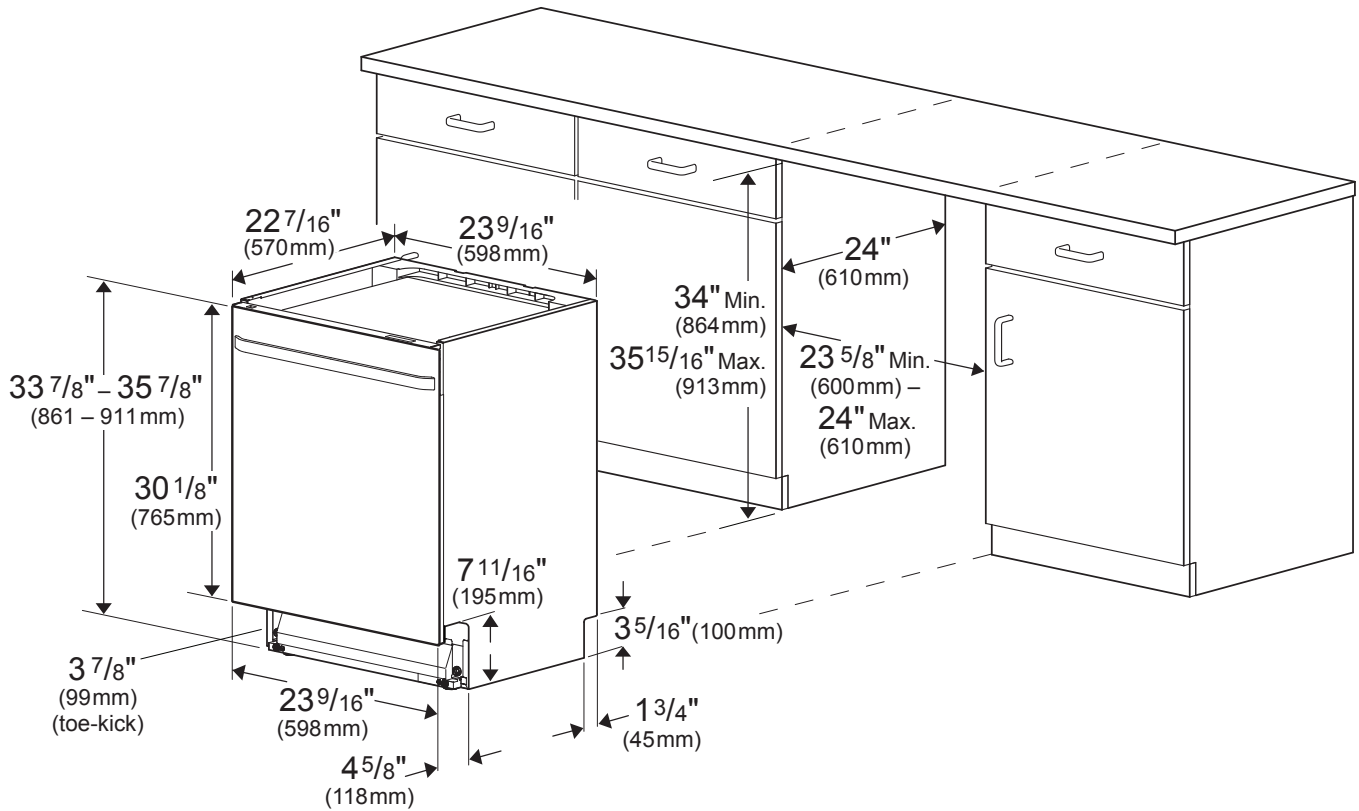

DDT38532X

Top Control, Pro Handle Dishwasher, 8 Programs, 45 dBA

NOTE TO THE INSTALLER: All height, width, and depth dimensions are shown in inches (as well as metric). Beko U.S., Inc. reserves the absolute and unrestricted right to change product materials and specifications, at any time, without notice. Please visit our website, www.BekoAppliances.com, or call 888.352.2356 to verify the latest specifications with final dimensional data and other details prior to installation and making a cutout. Applicable product limited warranty information may be found in accompanying product materials, or you may contact your account manager for further details. Proper installation is the responsibility of the installer. Product failure due to improper installation is not covered under the Limited Warranty.