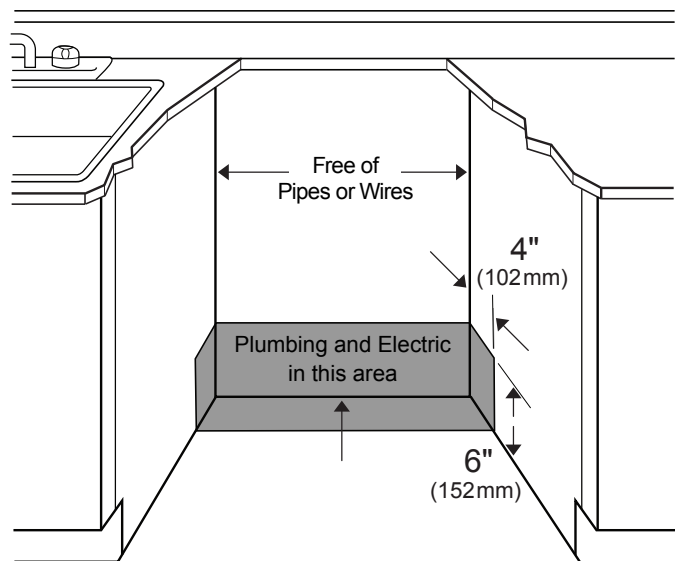

DDT38532X

Top Control, Pro Handle Dishwasher, 8 Programs, 45 dBA

NOTE TO THE INSTALLER: All height, width, and depth dimensions are shown in inches (as well as metric). Beko U.S., Inc. reserves the absolute and unrestricted right to change product materials and specifications, at any time, without notice. Please visit our website, www.BekoAppliances.com, or call 888.352.2356 to verify the latest specifications with final dimensional data and other details prior to installation and making a cutout. Applicable product limited warranty information may be found in accompanying product materials, or you may contact your account manager for further details. Proper installation is the responsibility of the installer. Product failure due to improper installation is not covered under the Limited Warranty.