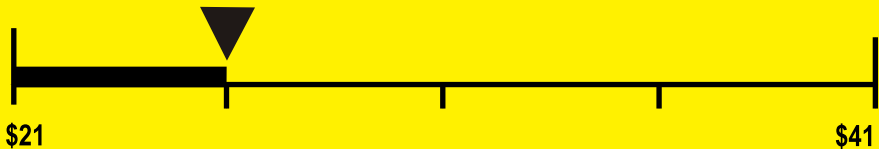

U.S. Government

Federal law prohibits removal of this label before consumer purchase

ENERGYGUIDE

Dishwasher
Capacity: Standard

BEKO
Models
DDS25840*
DIS25840

Estimated Yearly Operating Cost (when used with an electric water heater)

\$ 26

Cost Range of Similar Models

220 kWh

Estimated Yearly Electricity Use

\$18

Estimated Yearly Operating Cost
(when used with a natural gas water heater)

Your cost will depend on your utility rates and use.