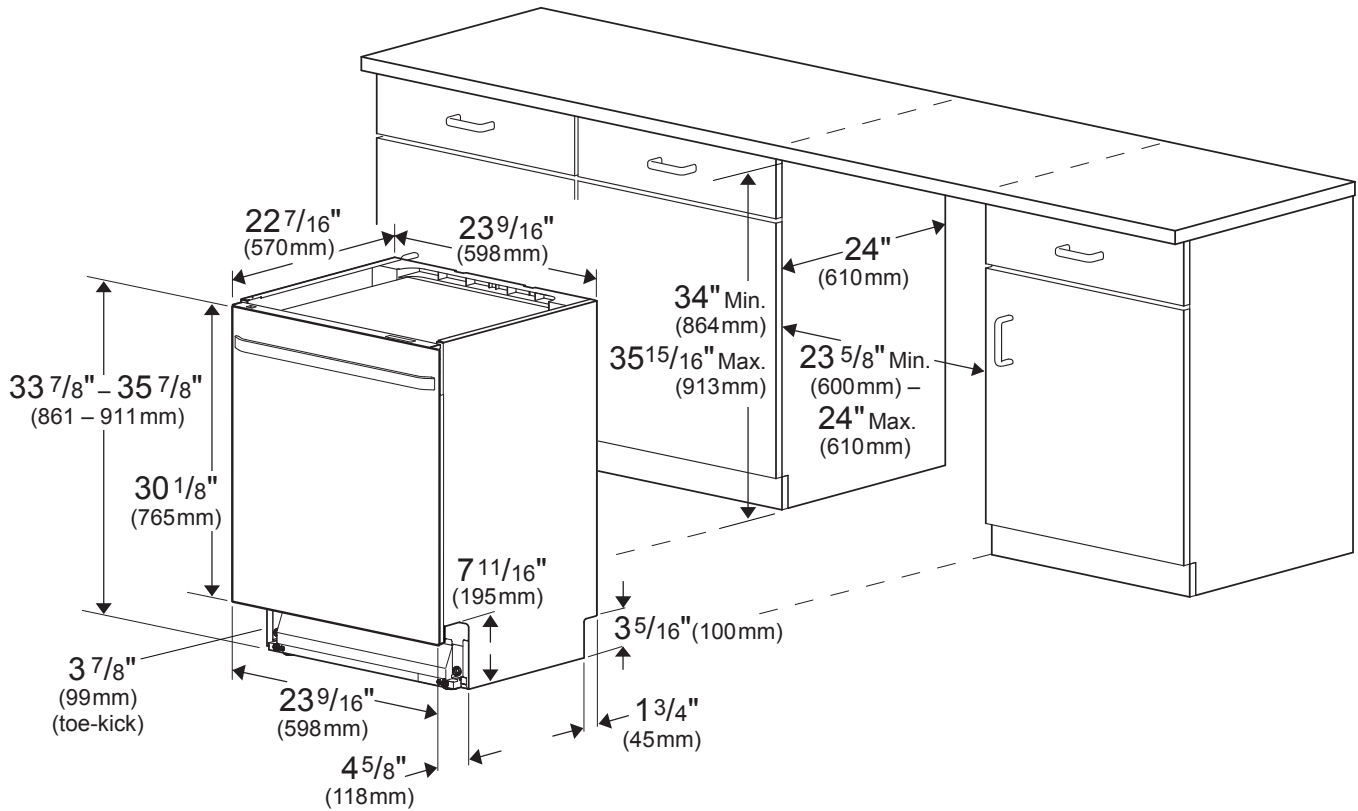

DDT38532XIHWS

Top Control, Pocket Handle Dishwasher, 8 Programs, 45 dBA

NOTE TO THE INSTALLER: All height, width, and depth dimensions are shown in inches (as well as metric). Beko U.S., Inc. reserves the absolute and unrestricted right to change product materials and specifications, at any time, without notice. Please visit our website, www.BekoAppliances.com, or call 888.352.2356 to verify the latest specifications with final dimensional data and other details prior to installation and making a cutout. Applicable product limited warranty information may be found in accompanying product materials, or you may contact your account manager for further details. Proper installation is the responsibility of the installer. Product failure due to improper installation is not covered under the Limited Warranty.