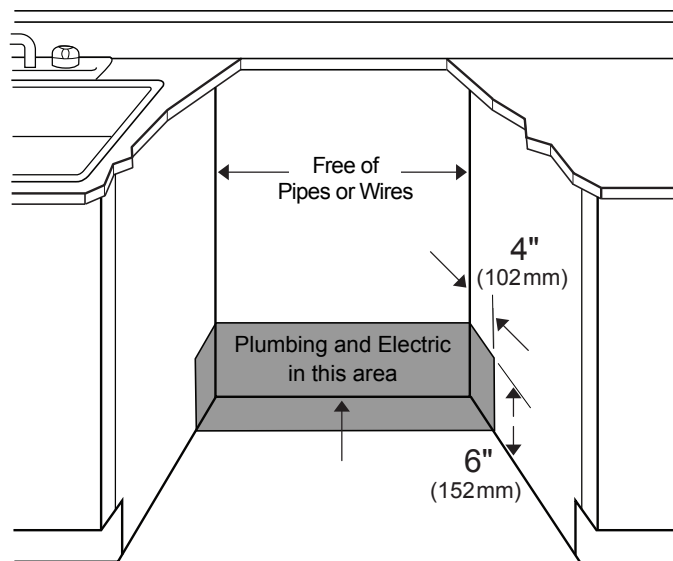

DDT38532XIHWS

Top Control, Pocket Handle Dishwasher, 8 Programs, 45 dBA

NOTE TO THE INSTALLER: All height, width, and depth dimensions are shown in inches (as well as metric). Beko U.S., Inc. reserves the absolute and unrestricted right to change product materials and specifications, at any time, without notice. Please visit our website, www.BekoAppliances.com, or call 888.352.2356 to verify the latest specifications with final dimensional data and other details prior to installation and making a cutout. Applicable product limited warranty information may be found in accompanying product materials, or you may contact your account manager for further details. Proper installation is the responsibility of the installer. Product failure due to improper installation is not covered under the Limited Warranty.