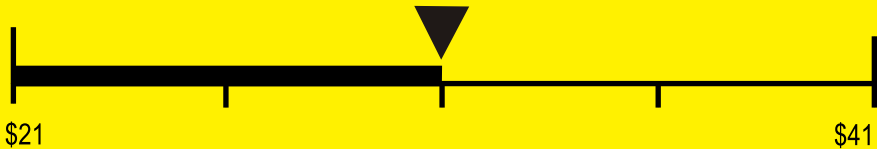

U.S. Government

Federal law prohibits removal of this label before consumer purchase

ENERGYGUIDE

Dishwasher
Capacity: Standard

Beko

Models

DDT29430*
DDT29430**
DIT29430

Estimated Yearly Operating Cost (when used with an electric water heater)

\$ 31

Cost Range of Similar Models

256 kWh

Estimated Yearly Electricity Use

\$22

Estimated Yearly Operating Cost
(when used with a natural gas water heater)

Your cost will depend on your utility rates and use.